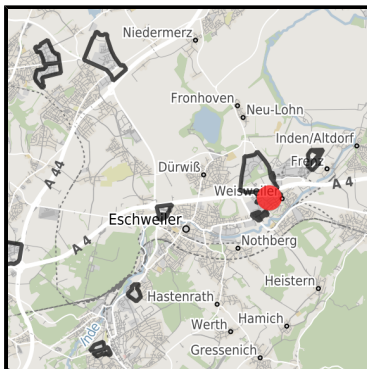

Gewerbe- und Industriegebiet In der Krause

Ort: Eschweiler

www.germansite.de

Regional overview

Municipal overview

Detail view

Parcel

Area size	3,779 m ²
Availability	Available area within medium term (2-5 years)
Area designation	Commercial zone
Divisible	Yes
24h operation	No

Gewerbe- und Industriegebiet In der Krause

Ort: Eschweiler

www.germansite.de

Details on commercial zone

The commercial and industrial zone In der Krause is located in the Weisweiler district and is very close to the A4 freeway junction (Cologne - Aachen - Netherlands) and the L11 n, which provides quick and easy access to the A44 freeway (Ruhr area - Düsseldorf - Brussels - Paris - Antwerp). Furthermore, there is an excellent connection to public transport (bus and train). A wide range of companies is represented here, from manufacturing companies to modern service providers.

Erreichbarkeit in 20 Minuten: 394.000
Einwohner

EXPOSÉ

Gewerbe- und Industriegebiet In der Krause

Ort: Eschweiler

Transport infrastructure

Freeway	A4	2 km
Freeway	A44	10.3 km
Airport	Maastricht-Aachen	49.7 km
Airport	Köln-Bonn	69.2 km
Port	Binnenhavenweg Stein (NL)	49.9 km
Port	Liège	63.5 km
Rail freight	AC-Hbf	20 km

Information about Eschweiler

Eschweiler lies to the north of the Eifel and is embedded in delightful and densely wooded surroundings.

This excellent location provides short distances to the economic areas the Netherlands and Belgium as well as closeness to first class research centres as the RWTH Aachen University, Aachen University of Applied Sciences and Jülich.