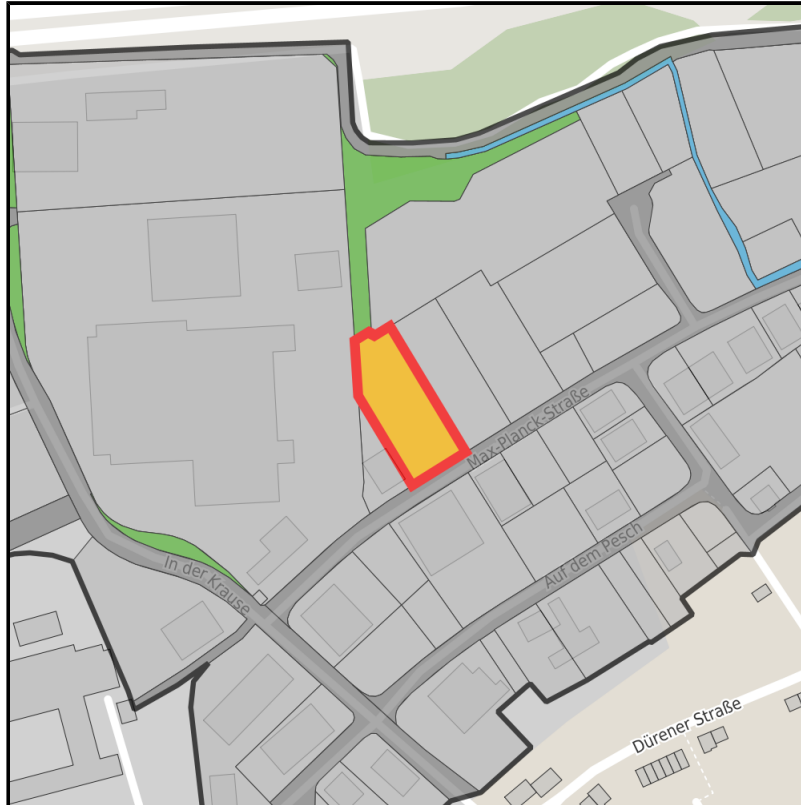

Gewerbe- und Industriegebiet In der Krause

Ort: Eschweiler

www.germansite.de

Regional overview

Municipal overview

Detail view

Parcel

Area size	3,779 m ²
Availability	Available area within medium term (2-5 years)
Area designation	Commercial zone
Divisible	Yes
24h operation	No

Gewerbe- und Industriegebiet In der Krause

Ort: Eschweiler

www.germansite.de

Details on commercial zone

The commercial and industrial zone In der Krause is located in the Weisweiler district and is very close to the A4 freeway junction (Cologne - Aachen - Netherlands) and the L11 n, which provides quick and easy access to the A44 freeway (Ruhr area - Düsseldorf - Brussels - Paris - Antwerp). Furthermore, there is an excellent connection to public transport (bus and train). A wide range of companies is represented here, from manufacturing companies to modern service providers.

Erreichbarkeit in 20 Minuten: 394.000
Einwohner

EXPOSÉ

Gewerbe- und Industriegebiet In der Krause

Ort: Eschweiler

Transport infrastructure

Freeway	A4	2 km
Freeway	A44	10.3 km
Airport	Maastricht-Aachen	49.7 km
Airport	Köln-Bonn	69.2 km
Port	Binnenhavenweg Stein (NL)	49.9 km
Port	Liège	63.5 km
Rail freight	AC-Hbf	20 km