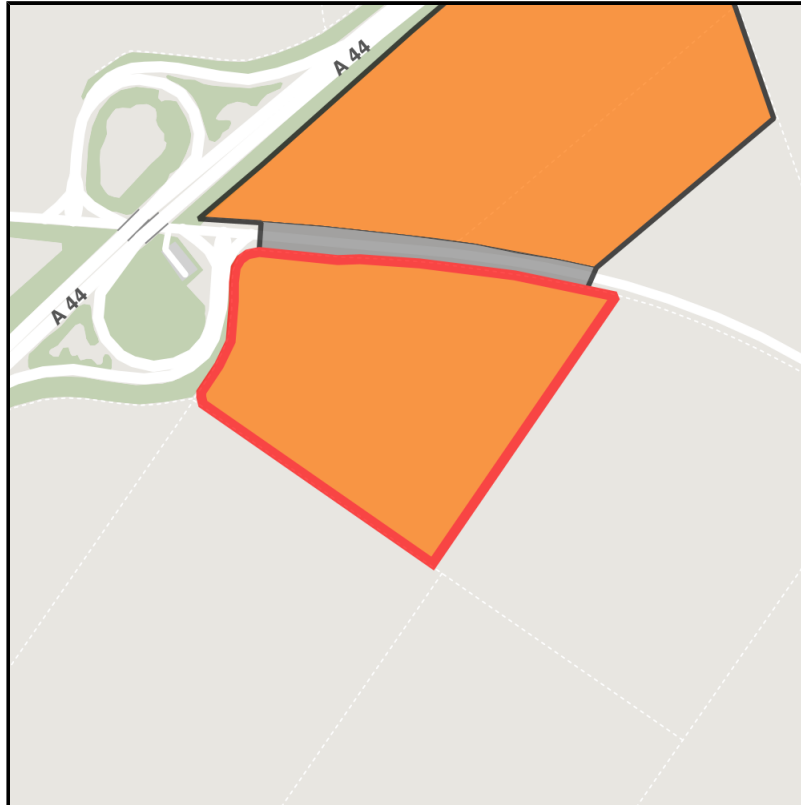

EXPOSÉ

Gewerbegebiet an der A44

Ort: Titz

Regional overview

Municipal overview

Detail view

Parcel

Area size	93,820 m ²
Availability	Available area within short term (< 2 years)
Divisible	Yes
24h operation	No

EXPOSÉ

Gewerbegebiet an der A44

Ort: Titz

Details on commercial zone

Industrial tax multiplier

480.00 %

Area type

GE

Ort: Titz

Information about Titz

Titz is located midst of transport and economic areas

Köln-Venlo-Düsseldorf-Mönchengladbach-Aachen. Due to its excellent location Titz is a favorable location for business development.

Motorways Aachen-Düsseldorf (A44) and Venlo-Köln(A61) with junction Titz and Jackerath create a perfect traffic connection. Titz has direct access to northwest European industry.

Both motorways can be accessed by cross-down link. The industrial zone Titz - Ameln comprises an area of ca. 35 ha which can be divided into bigger and smaller divisions.