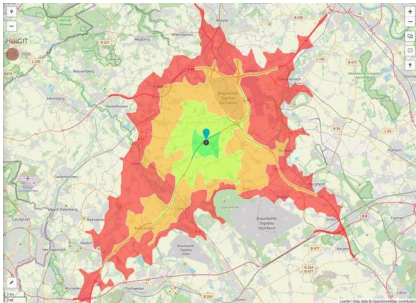

EXPOSÉ

Gewerbegebiet an der A44

Ort: Titz

Details on commercial zone

Industrial tax multiplier

480.00 %

Area type

GE

Links

<https://www.gistra.de>

Erreichbarkeit in 20 Minuten: 308.000
Einwohner

Transport infrastructure

Freeway	A 44	0.5 km
Freeway	A 61	5 km
Airport	Köln-Bonn	68 km
Port	Neuss-Düsseldorf	45 km

EXPOSÉ

Gewerbegebiet an der A44

Ort: Titz

Information about Titz

Titz is located midst of transport and economic areas

Köln-Venlo-Düsseldorf-Mönchengladbach-Aachen. Due to its excellent location Titz is a favorable location for business development.

Motorways Aachen-Düsseldorf (A44) and Venlo-Köln(A61) with junction Titz and Jackerath create a perfect traffic connection. Titz has direct access to northwest European industry.

Both motorways can be accessed by cross-down link. The industrial zone Titz - Ameln comprises an area of ca. 35 ha which can be divided into bigger and smaller divisions.