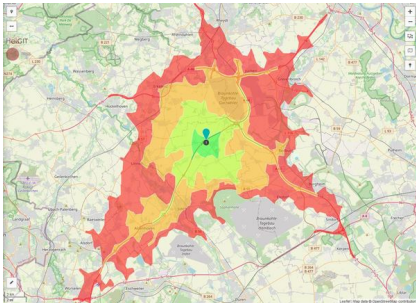

EXPOSÉ

Gewerbegebiet an der A44

Ort: Titz

Details on commercial zone

Industrial tax multiplier

499.00 %

Area type

GE

Links

<https://www.gistra.de>

Erreichbarkeit in 20 Minuten: 308.000
Einwohner

Transport infrastructure

Freeway	A 44	0.5 km
Freeway	A 61	5 km
Airport	Köln-Bonn	68 km
Port	Neuss-Düsseldorf	45 km

EXPOSÉ

Gewerbegebiet an der A44

Ort: Titz

Information about Titz

Titz is located midst of transport and economic areas

Köln-Venlo-Düsseldorf-Mönchengladbach-Aachen. Due to its excellent location Titz is a favorable location for business development.

Motorways Aachen-Düsseldorf (A44) and Venlo-Köln(A61) with junction Titz and Jackerath create a perfect traffic connection. Titz has direct access to northwest European industry. Both motorways can be accessed by cross-down link. The industrial zone Titz - Ameln comprises an area of ca. 35 ha which can be divided into bigger and smaller divisions.