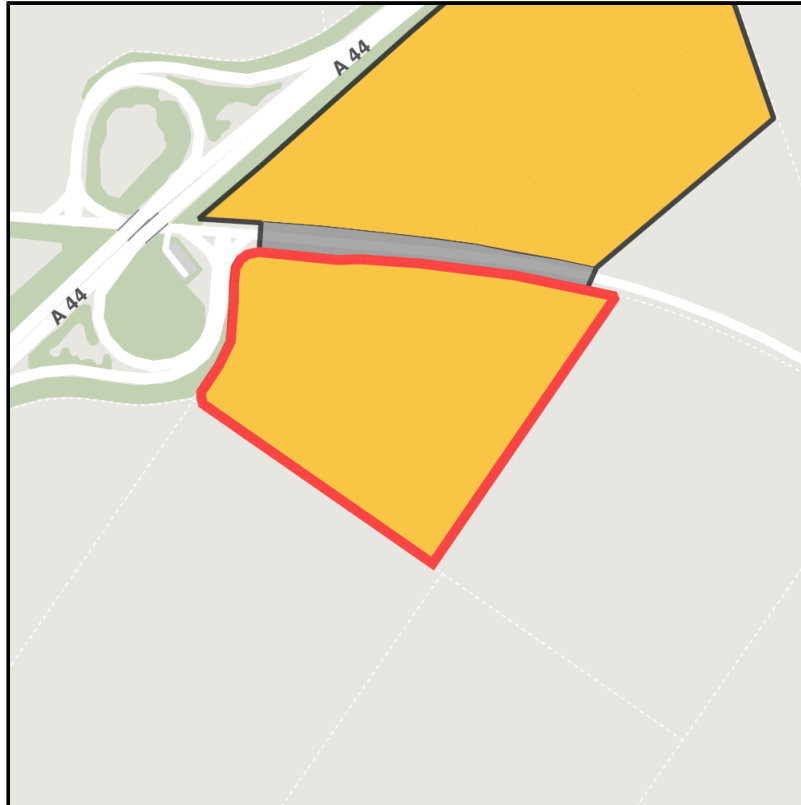

EXPOSÉ

Gewerbegebiet an der A44

Ort: Titz

Regional overview

Municipal overview

Detail view

Parcel

Area size	93,820 m ²
Availability	Available area within medium term (2-5 years)
Divisible	Yes
24h operation	No

EXPOSÉ

Gewerbegebiet an der A44

Ort: Titz

Details on commercial zone

Industrial tax multiplier

499.00 %

Area type

GE

Ort: Titz

Information about Titz

Titz is located midst of transport and economic areas

Köln-Venlo-Düsseldorf-Mönchengladbach-Aachen. Due to its excellent location Titz is a favorable location for business development.

Motorways Aachen-Düsseldorf (A44) and Venlo-Köln(A61) with junction Titz and Jackerath create a perfect traffic connection. Titz has direct access to northwest European industry. Both motorways can be accessed by cross-down link. The industrial zone Titz - Ameln comprises an area of ca. 35 ha which can be divided into bigger and smaller divisions.