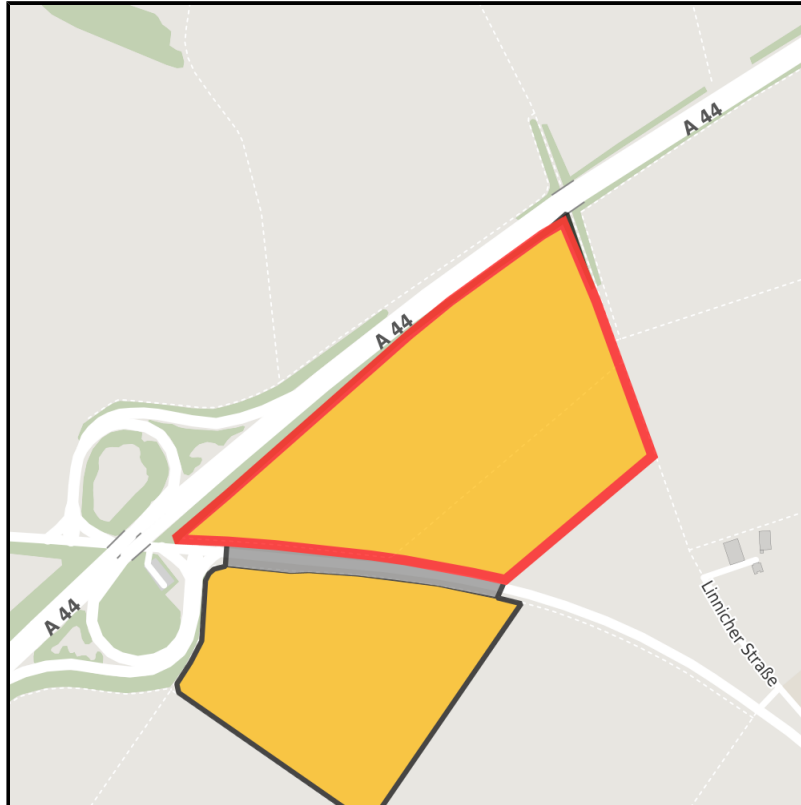

EXPOSÉ

Gewerbegebiet an der A44

Ort: Titz

www.germansite.de

Regional overview

Municipal overview

Detail view

Parcel

Area size	149,370 m ²
Availability	Available area within medium term (2-5 years)
Divisible	Yes
24h operation	No

EXPOSÉ

Gewerbegebiet an der A44

Ort: Titz

Details on commercial zone

Industrial tax multiplier

499.00 %

Area type

GE

Links

<https://www.gistra.de>

Erreichbarkeit in 20 Minuten: 308.000
Einwohner

Transport infrastructure

Freeway	A 44	0.5 km
Freeway	A 61	5 km
Airport	Köln-Bonn	68 km
Port	Neuss-Düsseldorf	45 km

EXPOSÉ

Gewerbegebiet an der A44

Ort: Titz

Information about Titz

Titz is located midst of transport and economic areas

Köln-Venlo-Düsseldorf-Mönchengladbach-Aachen. Due to its excellent location Titz is a favorable location for business development.