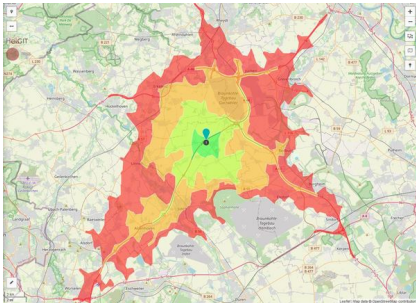

Area size	149,370 m ²
Availability	Available area within medium term (2-5 years)
Divisible	Yes
24h operation	No

EXPOSÉ

Gewerbegebiet an der A44

Ort: Titz

Details on commercial zone

Industrial tax multiplier

499.00 %

Area type

GE

Links

<https://www.gistra.de>

Erreichbarkeit in 20 Minuten: 308.000
Einwohner

Transport infrastructure

Freeway	A 44	0.5 km
Freeway	A 61	5 km
Airport	Köln-Bonn	68 km
Port	Neuss-Düsseldorf	45 km

EXPOSÉ

Gewerbegebiet an der A44

Ort: Titz

Information about Titz

Titz is located midst of transport and economic areas

Köln-Venlo-Düsseldorf-Mönchengladbach-Aachen. Due to its excellent location Titz is a favorable location for business development.

Motorways Aachen-Düsseldorf (A44) and Venlo-Köln(A61) with junction Titz and Jackerath create a perfect traffic connection. Titz has direct access to northwest European industry. Both motorways can be accessed by cross-down link. The industrial zone Titz - Ameln comprises an area of ca. 35 ha which can be divided into bigger and smaller divisions.