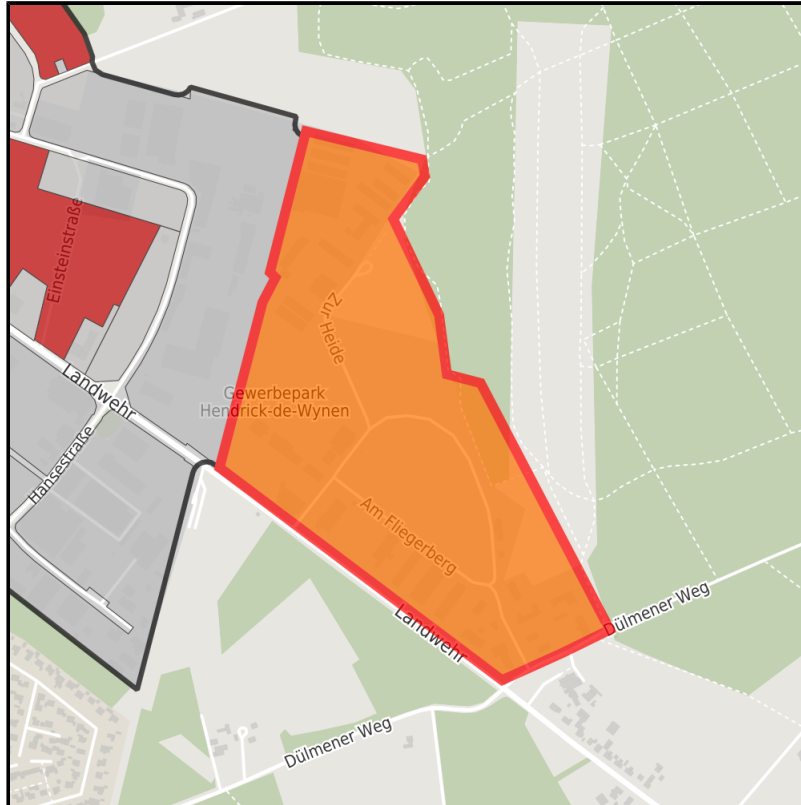

EXPOSÉ

Gewerbepark Hendrik-De-Wynen

Ort: Borken

www.germansite.de

Regional overview

Municipal overview

Detail view

Parcel

Area size	312,837 m ²
Availability	Available area within short term (< 2 years)
Area designation	Commercial zone
Divisible	No
24h operation	No

Details on commercial zone

Area type GE

Links

<https://muensterland.blis-online.eu>

EXPOSÉ

Gewerbepark Hendrik-De-Wynen

Ort: Borken

Transport infrastructure

Freeway	A 31	9 km
Freeway	A 3/E 35	25 km
Airport	Düsseldorf	70 km
Port	Wesel, Enschede, Rheine, Duisburg	30 km
Rail freight	UTM Marl, Rheine, Duisburg	30 km