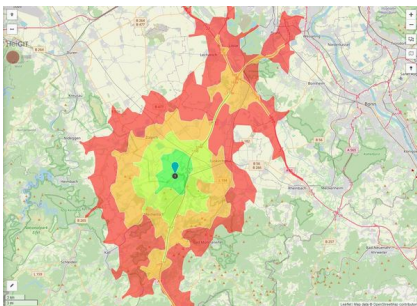

Gewerbegebiet "Am Gartzemer Weg"

Ort: Mechernich

www.germansite.de

Regional overview

Municipal overview

Detail view

Parcel

Area size	13,100 m ²
Price	60.00 €/m ²
Availability	Immediately available area
Area designation	Commercial zone
Divisible	Yes
24h operation	No

EXPOSÉ

Gewerbegebiet "Am Gartzemer Weg"

Ort: Mechernich

Details on commercial zone

Area type

GE / GI

Links

<https://www.gistra.de>

Erreichbarkeit in 20 Minuten: 233.000
Einwohner

Transport infrastructure

Freeway	A 1	2 km
Freeway	A 4	17.3 km
Airport	Köln-Bonn	65.7 km
Airport	Maastricht-Aachen	76.7 km
Port	Am Godorfer Köln	47.7 km
Port	Binnenhavenweg Stein (NL)	76 km

EXPOSÉ

Gewerbegebiet "Am Gartzemer Weg"

Ort: Mechernich

Information about Mechernich

Because of its central position and a favorable traffic connection, Mechernich serves as a node for various industries and service companies. The Eifel region with its beautiful countryside is undoubtedly an area of high recreational value - Mechernich in particular offers a great deal in terms of leisure and culture.