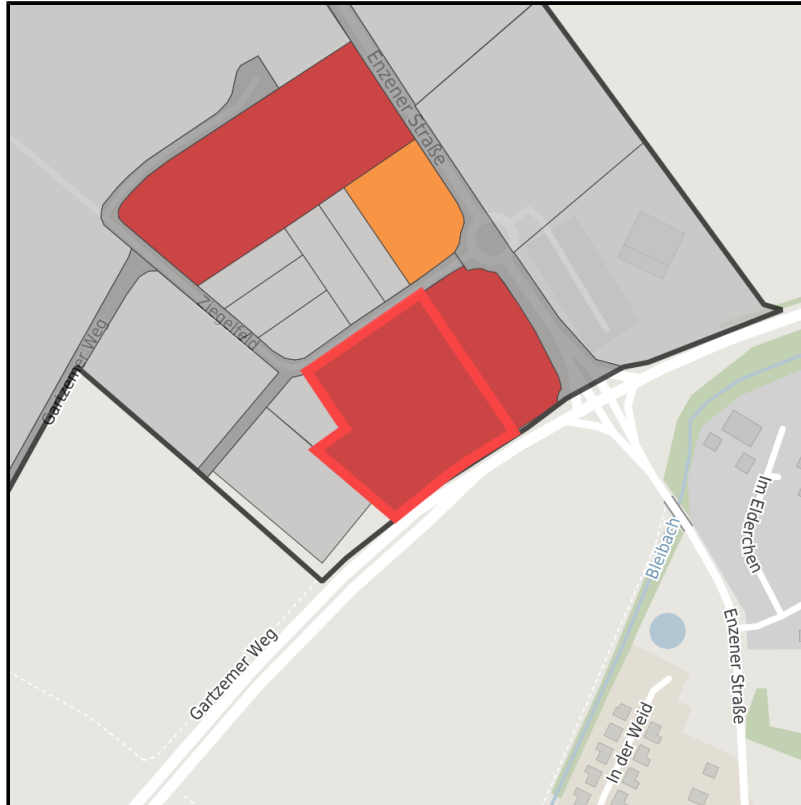

Gewerbegebiet "Am Gartzemer Weg"

Ort: Mechernich

www.germansite.de

Regional overview

Municipal overview

Detail view

Parcel

Area size	13,100 m ²
Price	60.00 €/m ²
Availability	Immediately available area
Area designation	Commercial zone
Divisible	Yes
24h operation	No

EXPOSÉ

Gewerbegebiet "Am Gartzemer Weg"

Ort: Mechernich

Details on commercial zone

Area type

GE / GI

Links

<https://www.gistra.de>

Erreichbarkeit in 20 Minuten: 233.000
Einwohner

Transport infrastructure

Freeway	A 1	2 km
Freeway	A 4	17.3 km
Airport	Köln-Bonn	65.7 km
Airport	Maastricht-Aachen	76.7 km
Port	Am Godorfer Köln	47.7 km
Port	Binnenhavenweg Stein (NL)	76 km

EXPOSÉ

Gewerbegebiet "Am Gartzemer Weg"

Ort: Mechernich

Information about Mechernich

Because of its central position and a favorable traffic connection, Mechernich serves as a node for various industries and service companies. The Eifel region with its beautiful countryside is undoubtedly an area of high recreational value - Mechernich in particular offers a great deal in terms of leisure and culture.