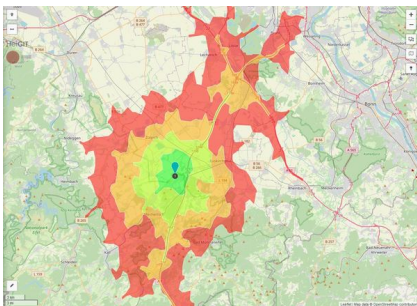

Gewerbegebiet "Am Gartzemer Weg"

Ort: Mechernich

www.germansite.de

Regional overview

Municipal overview

Detail view

Parcel

Area size	4,980 m ²
Price	55.00 €/m ²
Availability	Available area within short term (< 2 years)
Area designation	Commercial zone
Divisible	Yes
24h operation	Yes

EXPOSÉ

Gewerbegebiet "Am Gartzemer Weg"

Ort: Mechernich

Details on commercial zone

Area type

GE / GI

Links

<https://www.gistra.de>

Erreichbarkeit in 20 Minuten: 233.000
Einwohner

Transport infrastructure

Freeway	A 1	2 km
Freeway	A 4	17.3 km
Airport	Köln-Bonn	65.7 km
Airport	Maastricht-Aachen	76.7 km
Port	Am Godorfer Köln	47.7 km
Port	Binnenhavenweg Stein (NL)	76 km

EXPOSÉ

Gewerbegebiet "Am Gartzemer Weg"

Ort: Mechernich

Information about Mechernich

Because of its central position and a favorable traffic connection, Mechernich serves as a node for various industries and service companies. The Eifel region with its beautiful countryside is undoubtedly an area of high recreational value - Mechernich in particular offers a great deal in terms of leisure and culture.