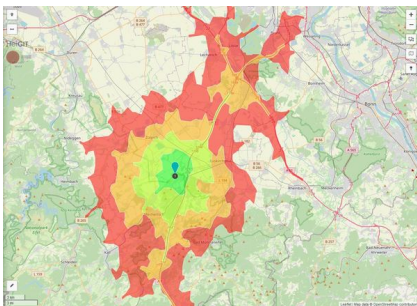

Gewerbegebiet "Am Gartzemer Weg"

Ort: Mechernich

www.germansite.de

Regional overview

Municipal overview

Detail view

Parcel

Area size	4,980 m ²
Price	55.00 €/m ²
Availability	Available area within short term (< 2 years)
Area designation	Commercial zone
Divisible	Yes
24h operation	Yes

EXPOSÉ

Gewerbegebiet "Am Gartzemer Weg"

Ort: Mechernich

Details on commercial zone

Area type

GI / GE

Links

<https://www.gistra.de>

Erreichbarkeit in 20 Minuten: 233.000
Einwohner

Transport infrastructure

Freeway	A 1	2 km
Freeway	A 4	17.3 km
Airport	Köln-Bonn	65.7 km
Airport	Maastricht-Aachen	76.7 km
Port	Am Godorfer Köln	47.7 km
Port	Binnenhavenweg Stein (NL)	76 km

EXPOSÉ

Gewerbegebiet "Am Gartzemer Weg"

Ort: Mechernich

Information about Mechernich

Because of its central position and a favorable traffic connection, Mechernich serves as a node for various industries and service companies. The Eifel region with its beautiful countryside is undoubtedly an area of high recreational value - Mechernich in particular offers a great deal in terms of leisure and culture.