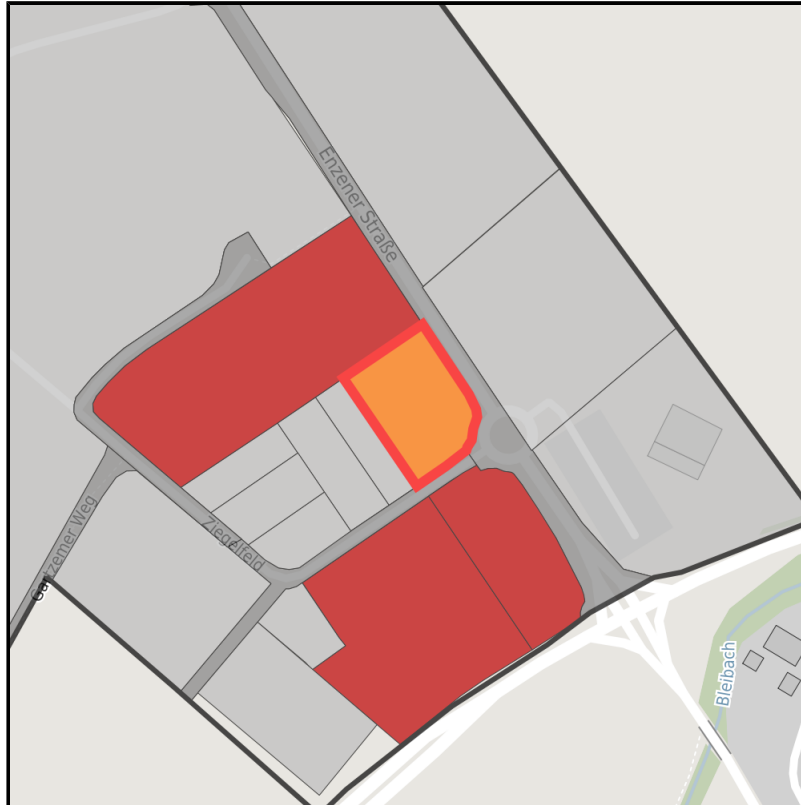

Gewerbegebiet "Am Gartzemer Weg"

Ort: Mechernich

www.germansite.de

Regional overview

Municipal overview

Detail view

Parcel

Area size	4,980 m ²
Price	55.00 €/m ²
Availability	Available area within short term (< 2 years)
Area designation	Commercial zone
Divisible	Yes
24h operation	Yes

EXPOSÉ

Gewerbegebiet "Am Gartzemer Weg"

Ort: Mechernich

Details on commercial zone

Area type

GE / GI

Links

<https://www.gistra.de>

Erreichbarkeit in 20 Minuten: 233.000
Einwohner

Transport infrastructure

Freeway	A 1	2 km
Freeway	A 4	17.3 km
Airport	Köln-Bonn	65.7 km
Airport	Maastricht-Aachen	76.7 km
Port	Am Godorfer Köln	47.7 km
Port	Binnenhavenweg Stein (NL)	76 km

EXPOSÉ

Gewerbegebiet "Am Gartzemer Weg"

Ort: Mechernich

Information about Mechernich

Because of its central position and a favorable traffic connection, Mechernich serves as a node for various industries and service companies. The Eifel region with its beautiful countryside is undoubtedly an area of high recreational value - Mechernich in particular offers a great deal in terms of leisure and culture.