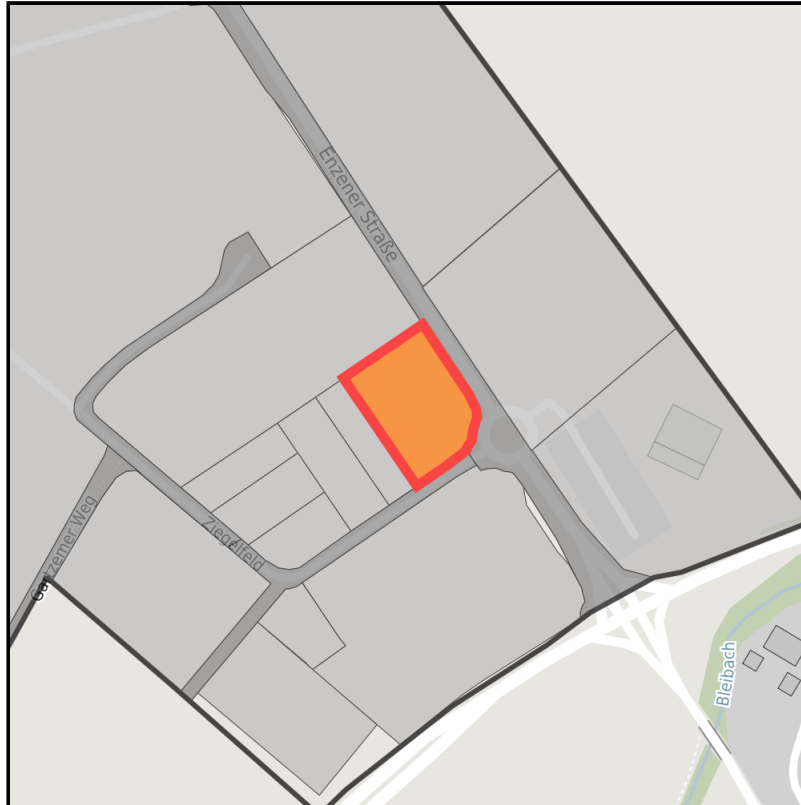

Gewerbegebiet "Am Gartzemer Weg"

Ort: Mechernich

www.germansite.de

Regional overview

Municipal overview

Detail view

Parcel

Area size	4,980 m ²
Price	55.00 €/m ²
Availability	Available area within short term (< 2 years)
Area designation	Commercial zone
Divisible	Yes
24h operation	Yes

EXPOSÉ

Gewerbegebiet "Am Gartzemer Weg"

Ort: Mechernich

Details on commercial zone

Area type

GI / GE

Links

<https://www.gistra.de>

Erreichbarkeit in 20 Minuten: 233.000
Einwohner

Transport infrastructure

Freeway	A 1	2 km
Freeway	A 4	17.3 km
Airport	Köln-Bonn	65.7 km
Airport	Maastricht-Aachen	76.7 km
Port	Am Godorfer Köln	47.7 km
Port	Binnenhavenweg Stein (NL)	76 km

EXPOSÉ

Gewerbegebiet "Am Gartzemer Weg"

Ort: Mechernich

Information about Mechernich

Because of its central position and a favorable traffic connection, Mechernich serves as a node for various industries and service companies. The Eifel region with its beautiful countryside is undoubtedly an area of high recreational value - Mechernich in particular offers a great deal in terms of leisure and culture.