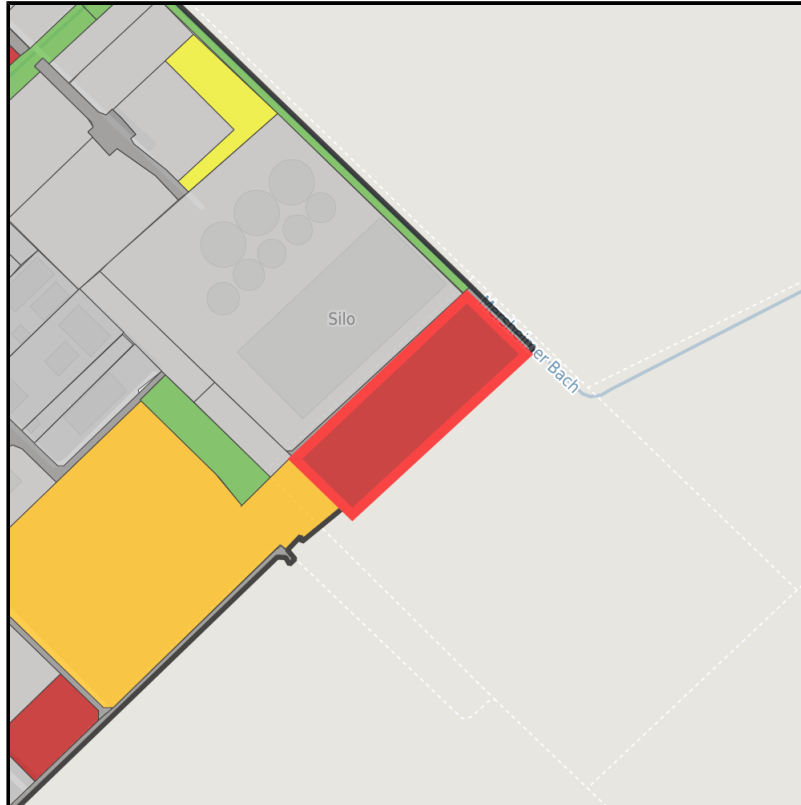

EXPOSÉ

Gewerbegebiet Vettweiß

Ort: Vettweiß

Regional overview

Municipal overview

Detail view

Parcel

Area size	10,397 m ²
Price	30.00 €/m ²
Availability	Immediately available area
Area designation	Commercial zone
Divisible	Yes
24h operation	No

Details on commercial zone

Vettweiß - The ABC for your success

The Vettweiss commercial zone is well located in the Aachen - Bonn - Cologne (ABC) city triangle. Situated on the outskirts of Vettweiss, the Vettweiss commercial zone provides your employees with numerous utilities which can be reached easily on foot. Favorable space prices as well as a legally binding development plan will guarantee that your business has an optimum start in Vettweiss.