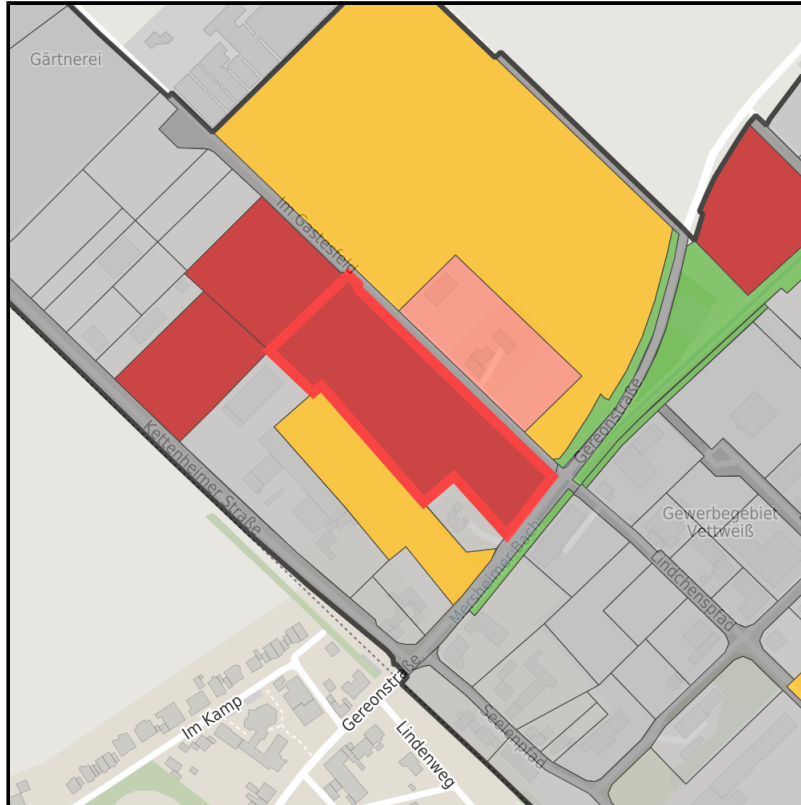

EXPOSÉ

Gewerbegebiet Vettweiß

Ort: Vettweiß

Regional overview

Municipal overview

Detail view

Parcel

Area size	17,790 m ²
Price	45.00 €/m ²
Availability	Immediately available area
Area designation	Commercial zone
Divisible	Yes
24h operation	No

Details on commercial zone

Vettweiß - The ABC for your success

The Vettweiss commercial zone is well located in the Aachen - Bonn - Cologne (ABC) city triangle. Situated on the outskirts of Vettweiss, the Vettweiss commercial zone provides your employees with numerous utilities which can be reached easily on foot. Favorable space prices as well as a legally binding development plan will guarantee that your business has an optimum start in Vettweiss.