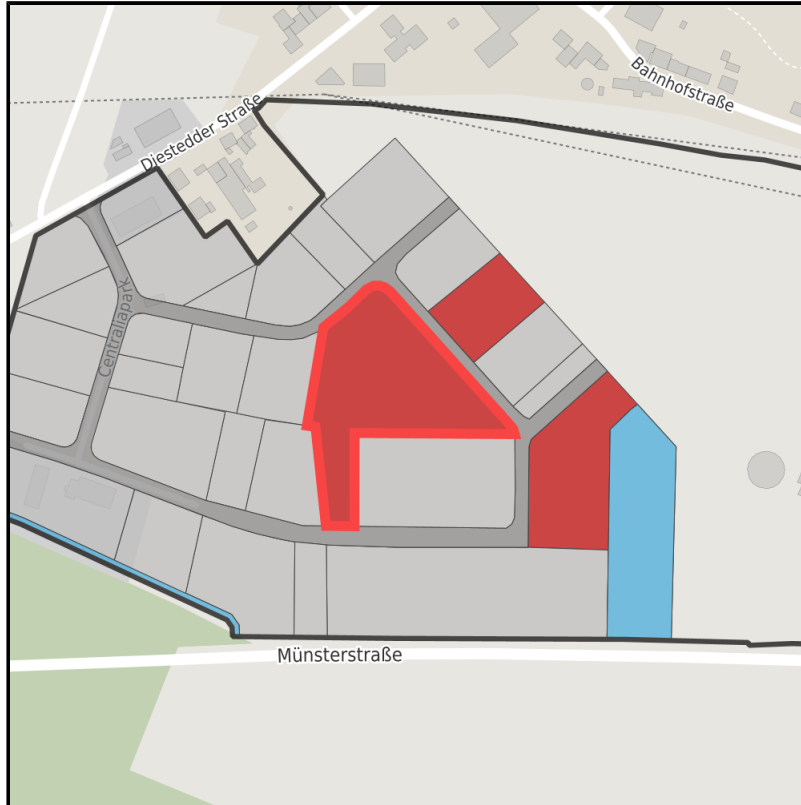

EXPOSÉ

Centraliapark

Ort: Wadersloh

Regional overview

Municipal overview

Detail view

Parcel

Area size	11,217 m ²
Availability	Immediately available area
Divisible	No
24h operation	No

Details on commercial zone

Area type GE / GI

Links

<https://muensterland.blis-online.eu>

EXPOSÉ

Centraliapark

Ort: Wadersloh

Transport infrastructure