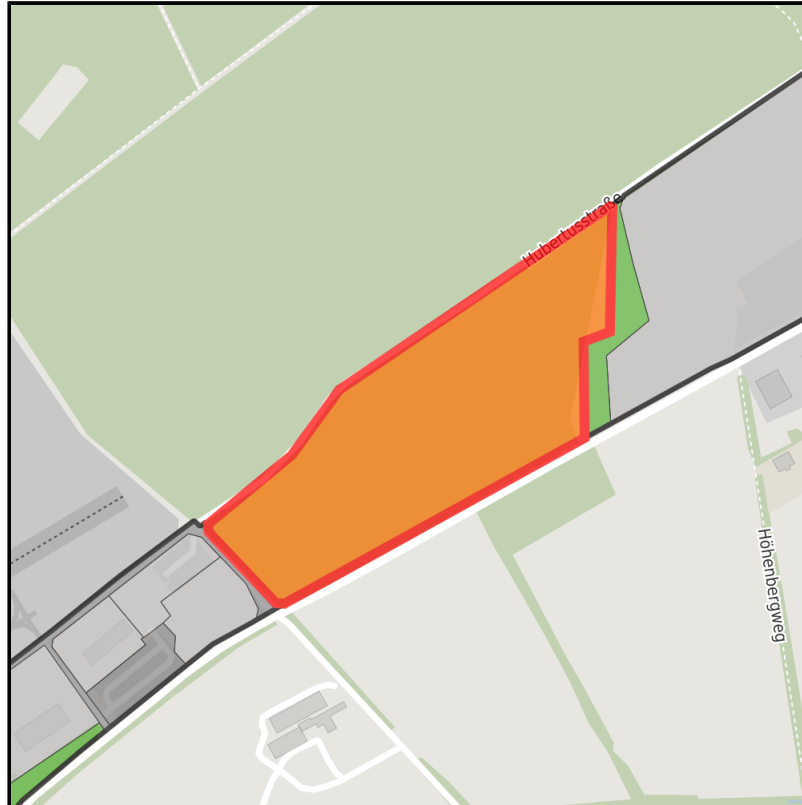

EXPOSÉ

Gewerbegebiet Schmidtheim IV

Ort: Dahlem

www.germansite.de

Regional overview

Municipal overview

Detail view

Parcel

Area size	81,020 m ²
Availability	Available area within short term (< 2 years)
Area designation	Commercial zone
Divisible	No
24h operation	No

Details on commercial zone

Industrial tax multiplier	425.00 %
Area type	GE