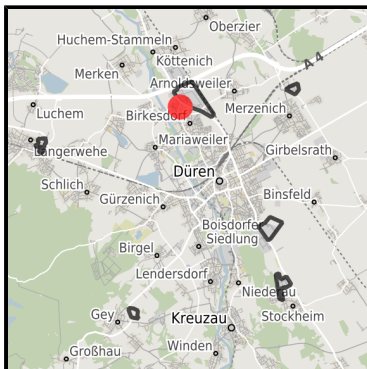

## Mühlenweid

Ort: Düren

Regional overview

Municipal overview

Detail view

### Mühlenweid

Ort: Düren

### Information about Düren

Located in the middle of NRW's two High-Tech regions Cologne and Aachen, technology-oriented companies benefit from the tight network of research establishments in Düren.

A traditional business location providing first class transportation infrastructure combined with a successful portfolio of innovative and international well-known industries.

## EXPOSÉ

**Mühlenweid**

**Ort: Düren**