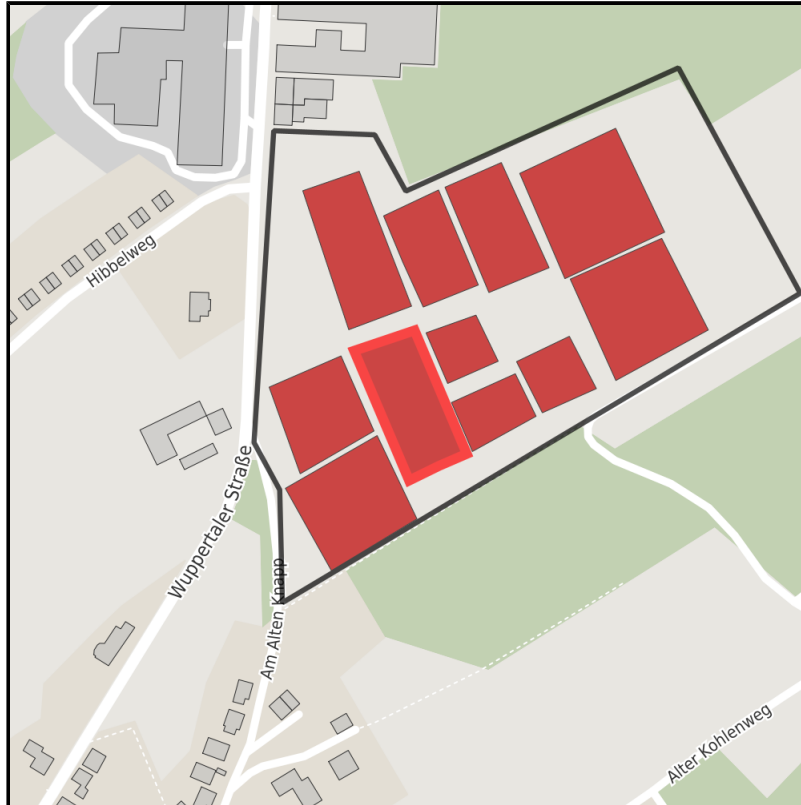

### Tackenberg am Hilgenstock

Ort: Sprockhövel

Regional overview

Municipal overview

Detail view

### Parcel

Area size	3,580 m <sup>2</sup>
Availability	Immediately available area
Divisible	No
24h operation	No