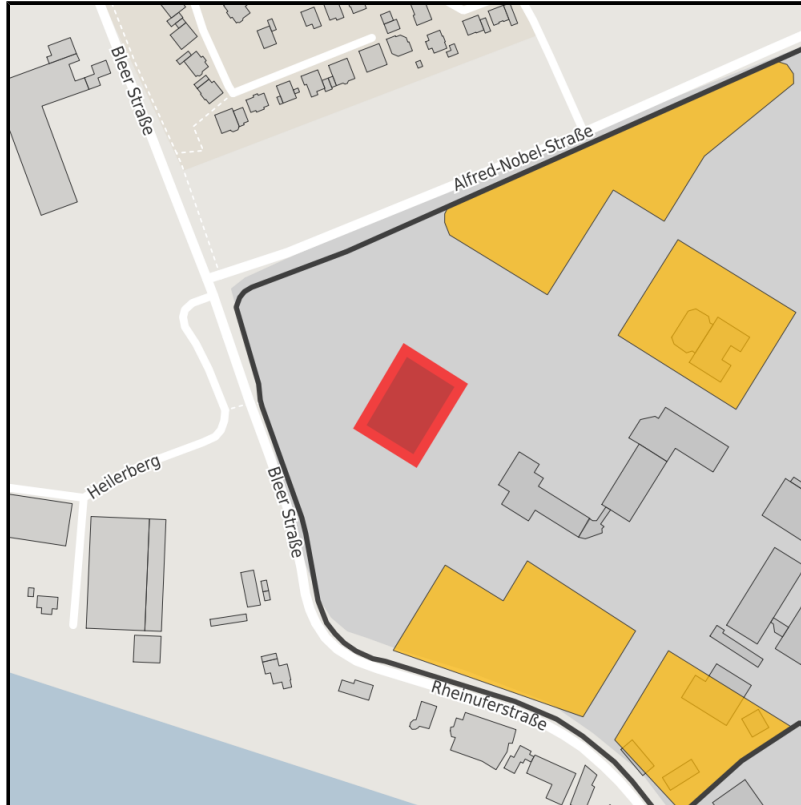

EXPOSÉ

Creative Campus Monheim

Ort: Monheim am Rhein

Regional overview

Municipal overview

Detail view

Parcel

Area size	2,000 m ²
Availability	Immediately available area
Divisible	No
24h operation	No

Links

[weitere Informationen](#)

Creative Campus Monheim**Ort: Monheim am Rhein**www.germansite.de**Details on commercial zone**

Main companies	UCB Pharma GmbH, Aesica Pharmaceuticals GmbH
Industrial tax multiplier	250.00 %
Area type	GE