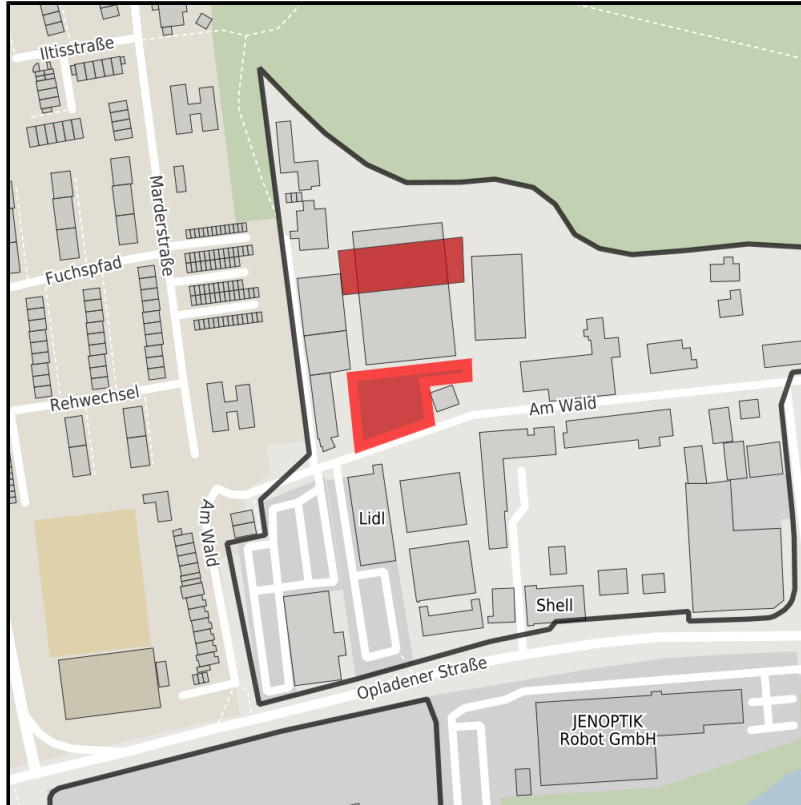

EXPOSÉ

Am Wald

Ort: Monheim am Rhein

Regional overview

Municipal overview

Detail view

Parcel

Area size	1,850 m ²
Availability	Immediately available area
Divisible	No
24h operation	No

Links

[weitere Informationen](#)

Details on commercial zone

Industrial tax multiplier	250.00 %
Area type	GE

EXPOSÉ

Am Wald

Ort: Monheim am Rhein

Transport infrastructure