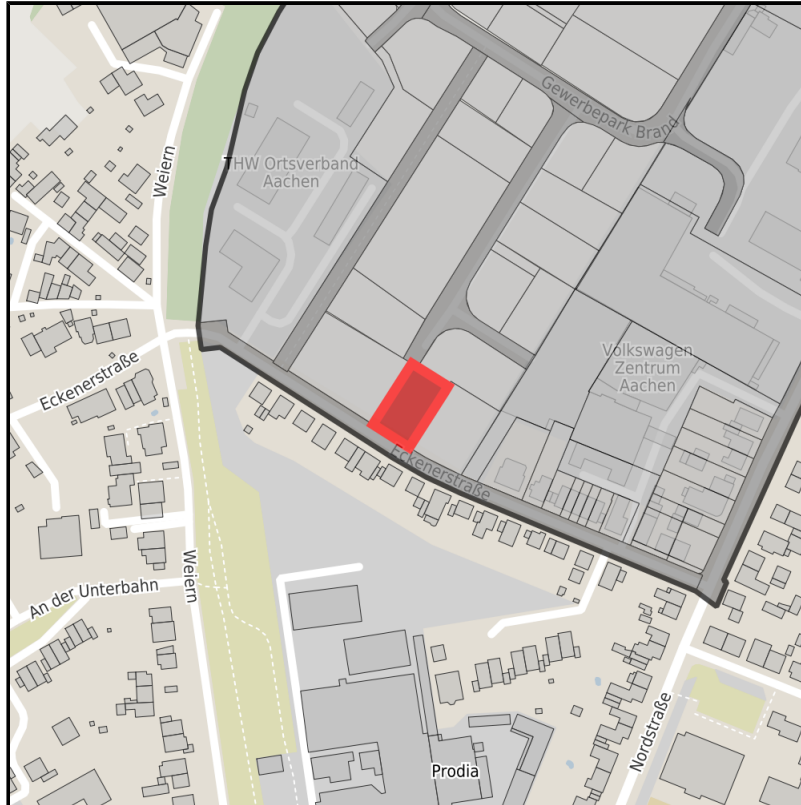

EXPOSÉ

Gewerbepark Brand

Ort: Aachen

Regional overview

Municipal overview

Detail view

Parcel

Area size	1,051 m ²
Availability	Immediately available area
Area designation	Mixed use area
Divisible	No
24h operation	No

EXPOSÉ

Gewerbepark Brand

Ort: Aachen

Details on commercial zone

From military terrain to business park

The former military terrain with a size of 140.000 m² becomes a future business park by pulling down old structures and buildings. Located in the south west of Aachen the restructuring will produce an attractive business area for nearly all branches of industry and trade. The business park is convenient in respect to traffic and close to the centre of Aachen-Brand.

Industrial tax multiplier

475.00 %

Area type

GE / MI

Links

<https://www.gistra.de>

Erreichbarkeit in 20 Minuten: 496.500
Einwohner

Transport infrastructure

Freeway	A44	2.2 km
Airport	Maastricht-Aachen	44.6 km
Airport	Liège (B)	61 km
Port	Binnenhavenweg Stein (NL)	47.3 km
Port	Liège (B)	53.4 km
Rail freight	Köln-Hbf	78.5 km

EXPOSÉ

Gewerbepark Brand

Ort: Aachen