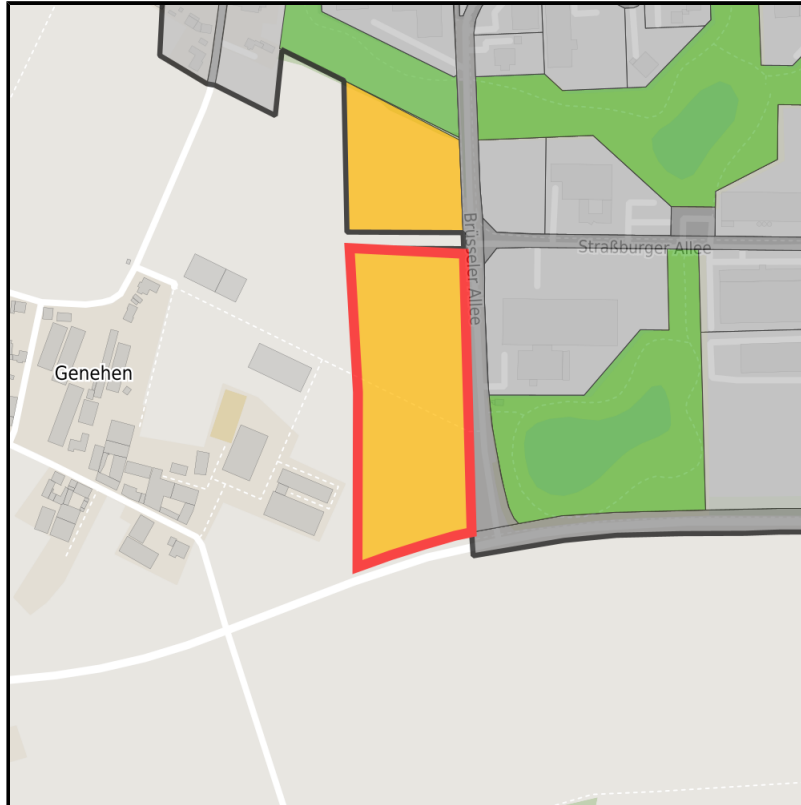

EXPOSÉ

Gewerbe- und Industriepark Commerden (GIPCO)

Ort: Erkelenz

www.germansite.de

Regional overview

Municipal overview

Detail view

Parcel

Area size	25,130 m ²
Availability	Available area within medium term (2-5 years)
Divisible	No
24h operation	No

Gewerbe- und Industriepark Commerden (GIPCO)**Ort: Erkelenz**www.germansite.de**Details on commercial zone**

GIPCO - Your location for Erkelenz & Europe!

The European single market has made the town of Erkelenz a central location within the European economic community due to its proximity to the borders with Belgium and the Netherlands. As is already evident on the outside, GIPCO takes European interaction into account. There are streets here with names such as Brüsseler Allee and Straßburger Allee, as well as Luxemburger Straße, Maastrichter Straße, and Sittarder Straße. The last also refers to the partnership, established several years ago, between the towns of Sittard and Erkelenz.