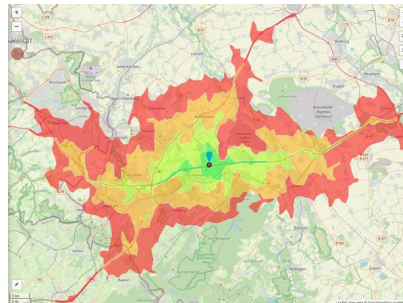

Industrie- und Gewerbepark Eschweiler (IGP/A4-Initiative)

Ort: Eschweiler

www.germansite.de

Regional overview

Municipal overview

Detail view

Parcel

Area size	20,480 m ²
Availability	Immediately available area
Area designation	Commercial zone
Divisible	Yes
24h operation	No

Details on commercial zone

IGP Eschweiler

EXPOSÉ

Industrie- und Gewerbepark Eschweiler (IGP/A4-Initiative)

Ort: Eschweiler

www.germansite.de

Thanks to naturally landscaped surroundings with a generous proportion of green spaces people here have a pleasant working atmosphere and the companies have a representative environment. The IGP has an unusual building development concept: three concentric semi-circles form a group around a center. The inner semi-circle is reserved for service companies, the restaurants/bar and hotel trade. The middle ring is intended for smaller and medium-sized commercial enterprises, and the outer ring for industrial companies.

Main companies	Fa. Eukalin, Fa. BYTEC Medizintechnik, Fa. Kraftverkehr Nagel, Mercedes Benz
Industrial tax multiplier	490.00 %
Price	75.00 € / m ²
Area type	GI / GE

Links

<https://www.gistra.de>

Erreichbarkeit in 20 Minuten: 759.000
Einwohner

This excellent location provides short distances to the economic areas the Netherlands and Belgium as well as closeness to first class research centres as the RWTH Aachen University, Aachen University of Applied Sciences and Jülich.