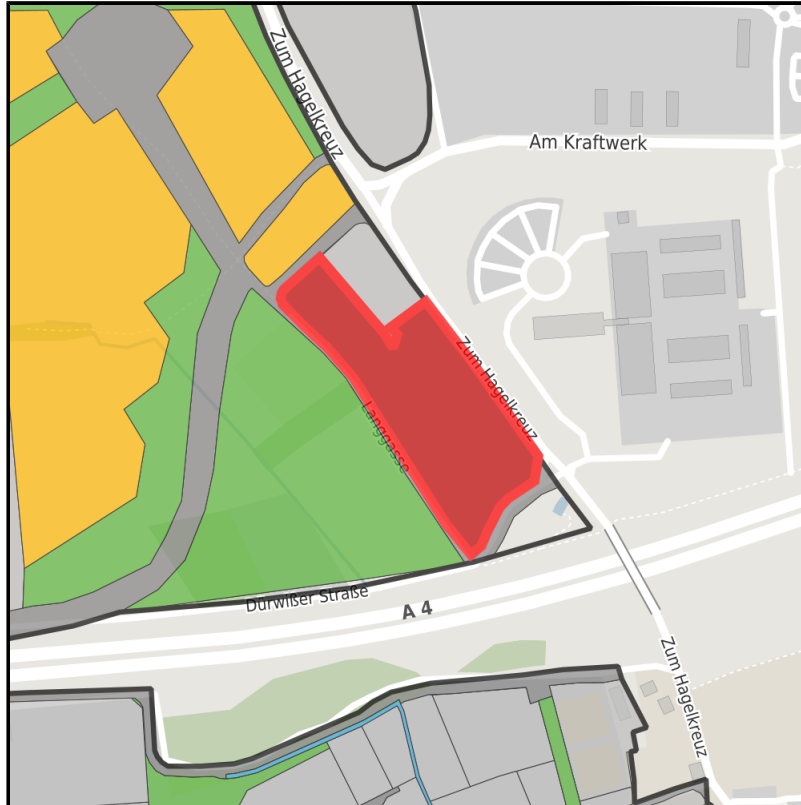

Industrie- und Gewerbepark Eschweiler (IGP/A4-Initiative)

Ort: Eschweiler

www.germansite.de

Regional overview

Municipal overview

Detail view

Parcel

Area size	20,480 m ²
Availability	Immediately available area
Area designation	Commercial zone
Divisible	Yes
24h operation	No

Details on commercial zone

IGP Eschweiler

EXPOSÉ

Industrie- und Gewerbepark Eschweiler (IGP/A4-Initiative)

Ort: Eschweiler

www.germansite.de

Thanks to naturally landscaped surroundings with a generous proportion of green spaces people here have a pleasant working atmosphere and the companies have a representative environment. The IGP has an unusual building development concept: three concentric semi-circles form a group around a center. The inner semi-circle is reserved for service companies, the restaurants/bar and hotel trade. The middle ring is intended for smaller and medium-sized commercial enterprises, and the outer ring for industrial companies.