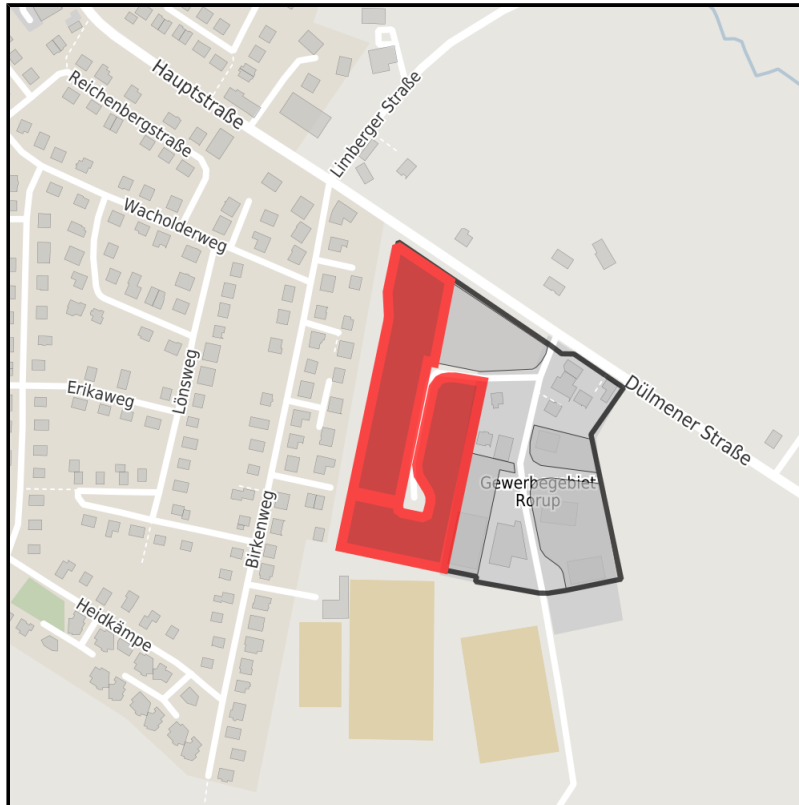

EXPOSÉ

Gewerbegebiet Rorup "Empter Weg"

Ort: Dülmen

www.germansite.de

Regional overview

Municipal overview

Detail view

Parcel

Area size	17,399 m ²
Availability	Immediately available area
Area designation	Commercial zone
Divisible	Yes
24h operation	No

EXPOSÉ

Gewerbegebiet Rorup "Empter Weg"

Ort: Dülmen

Details on commercial zone

Business park Rorup "Empter Weg"

The commercial zone is located on the edge of the Rorup district.

Area
type GE / GI

Transportation note: Münster general cargo station (35 km).

Site note: Fully developed industrial zone, can be built on directly. DSL connection

Transport infrastructure

Freeway	A 43	5 km
Airport	Münster/Osnabrück	60 km
Port	Münster	40 km
Rail freight	Recklinghausen	35 km

EXPOSÉ

Gewerbegebiet Rorup "Empter Weg"

Ort: Dülmen

Contact person

Jürgen Schmude