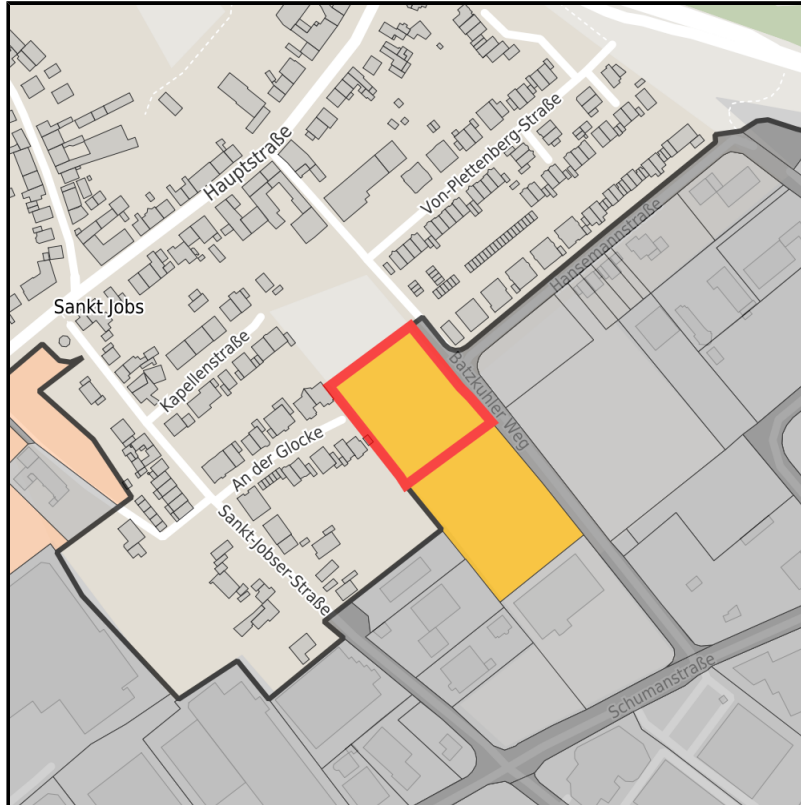

EXPOSÉ

Gewerbegebiet Aachener Kreuz (A4-Initiative)

Ort: Würselen

www.germansite.de

Regional overview

Municipal overview

Detail view

Parcel

Area size	5,500 m ²
Availability	Available area within medium term (2-5 years)
Area designation	Mixed use area
Divisible	No
24h operation	No

Details on commercial zone

Würselen - Aachener Kreuz

EXPOSÉ

Gewerbegebiet Aachener Kreuz (A4-Initiative)

Ort: Würselen

www.germansite.de

With the Aachner Kreuz commercial zone, Würselen has succeeded since the municipal boundary reform in developing one of the region's most important commercial zones. In particular the zone's prominent situation, immediately adjacent to the Aachen freeway intersection linking the A 4 (Aachen/Cologne) and the A 44 (Düsseldorf/Belgium), is a key location advantage for many businesses and companies. More than 250 firms with over 5,500 employees now operate from this attractive economic location in the middle of Europe.