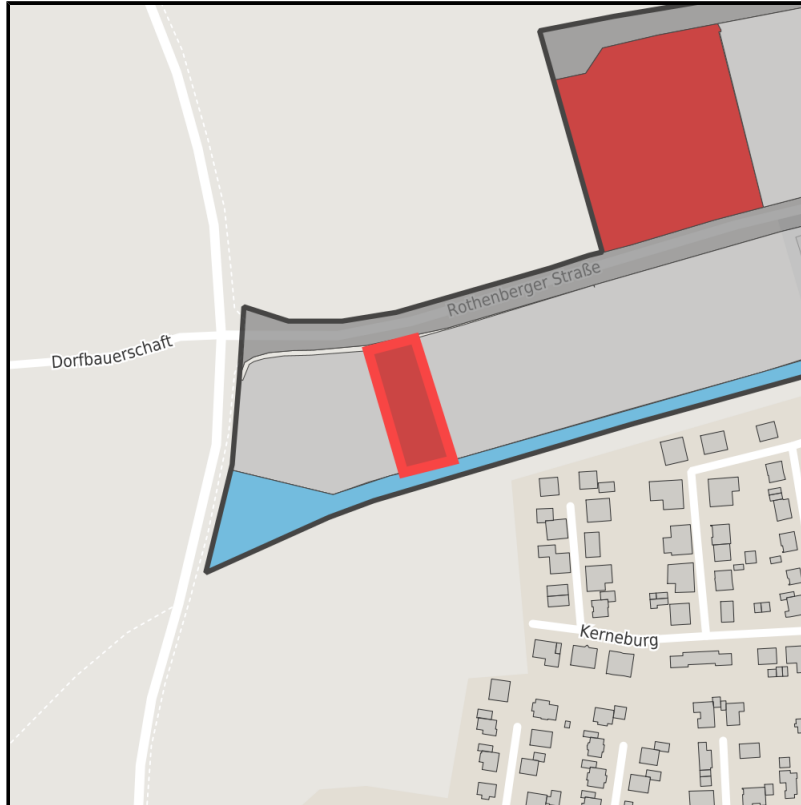

EXPOSÉ

Gewerbegebiet Wettringen

Ort: Wettringen

Regional overview

Municipal overview

Detail view

Parcel

Area size	2,400 m ²
Price	22.00 €/m ²
Availability	Immediately available area
Area designation	Commercial zone
Divisible	No
24h operation	No

EXPOSÉ

Gewerbegebiet Wettringen

Ort: Wettringen

Details on commercial zone

Gewerbegebiet Wettringen

The development plan guarantees the investors most extensive design freedom.

Industrial tax multiplier 375.00 %

Area type GI / GE

Links

<https://muensterland.blis-online.eu>

Industriegebiet 170828 (18).JPG

Industriegebiet 170828 (17).JPG

Transport infrastructure

Freeway	A 31	12 km
Freeway	A 30	15 km
Airport	Münster/Osnabrück	25 km
Port	Kanalhafen Rheine	30 km
Rail freight	Rheine	12 km