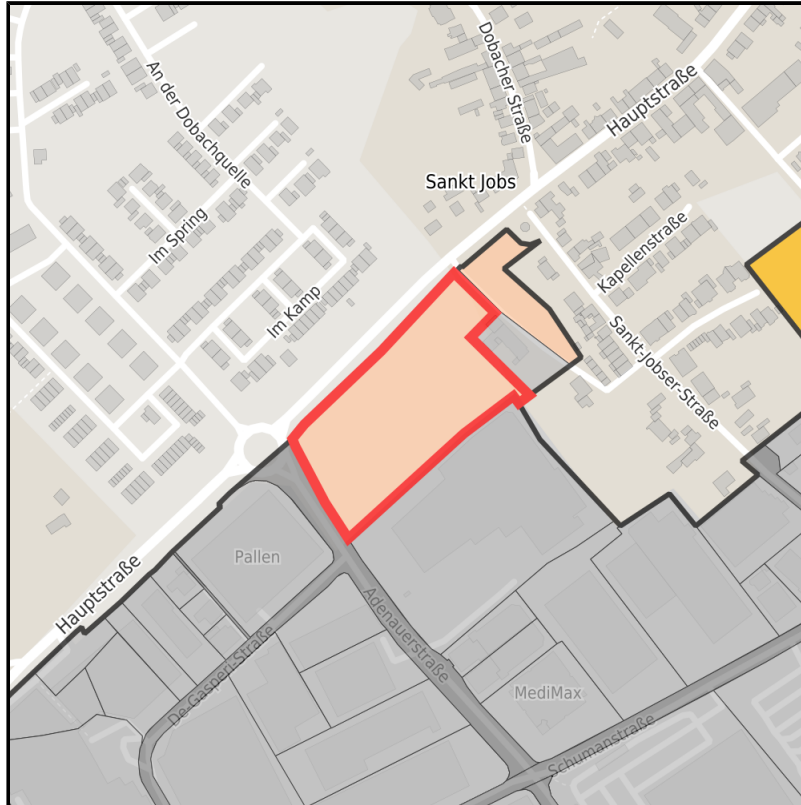

EXPOSÉ

Gewerbegebiet Aachener Kreuz (A4-Initiative)

Ort: Würselen

www.germansite.de

Regional overview

Municipal overview

Detail view

Parcel

Area size	16,711 m ²
Availability	Available area within Long term (> 5 years)
Divisible	No
24h operation	No

Details on commercial zone

Würselen - Aachener Kreuz

EXPOSÉ

Gewerbegebiet Aachener Kreuz (A4-Initiative)

Ort: Würselen

www.germansite.de

With the Aachner Kreuz commercial zone, Würselen has succeeded since the municipal boundary reform in developing one the region's most important commercial zones. In particular the zone's prominent situation, immediately adjacent to the Aachen freeway intersection linking the A 4 (Aachen/Cologne) and the A 44 (Düsseldorf/Belgium), is a key location advantage for many businesses and companies. More than 250 firms with over 5,500 employees now operate from this attractive economic location in the middle of Europe.