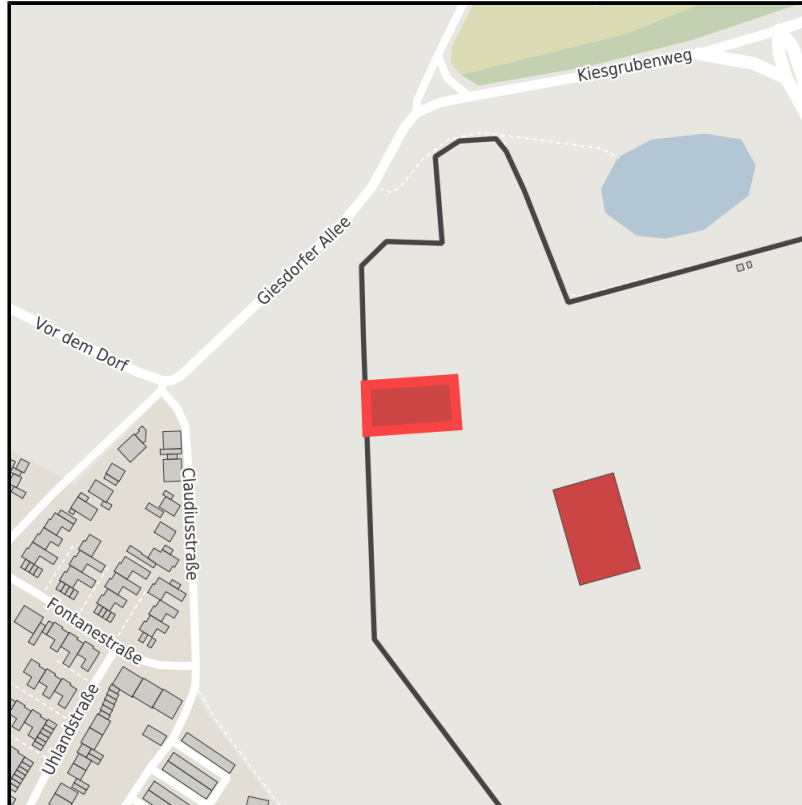

Gewerbegebiet Östlich Claudiusstraße in Immendorf (Köln-Rodenkirchen)

Ort: Köln

www.germansite.de

Regional overview

Municipal overview

Detail view

**Parcel**

Area size	1,394 m <sup>2</sup>
Price	195.00 €/m <sup>2</sup>
Availability	Immediately available area
Divisible	No
24h operation	No

**Gewerbegebiet Östlich Claudiusstraße in Immendorf (Köln-Rodenkirchen)**

Ort: Köln

www.germansite.de

**Details on commercial zone**

Commercial area for SME

The Immendorf commercial area is the youngest municipal commercial area in the city of Cologne and covers around 10 hectares of building land. The area is bordered to the east by the 555 freeway, to the north by Giesdorfer Allee and Kiesgrubenweg, and to the west by Claudiusstraße.

Area type GE

Specifics The site is designated as an SME area and accordingly intended for small and medium-sized craft enterprises and service providers.

**Links**

Imagefilm: Es gibt genug Köln für alle

**Transport infrastructure**