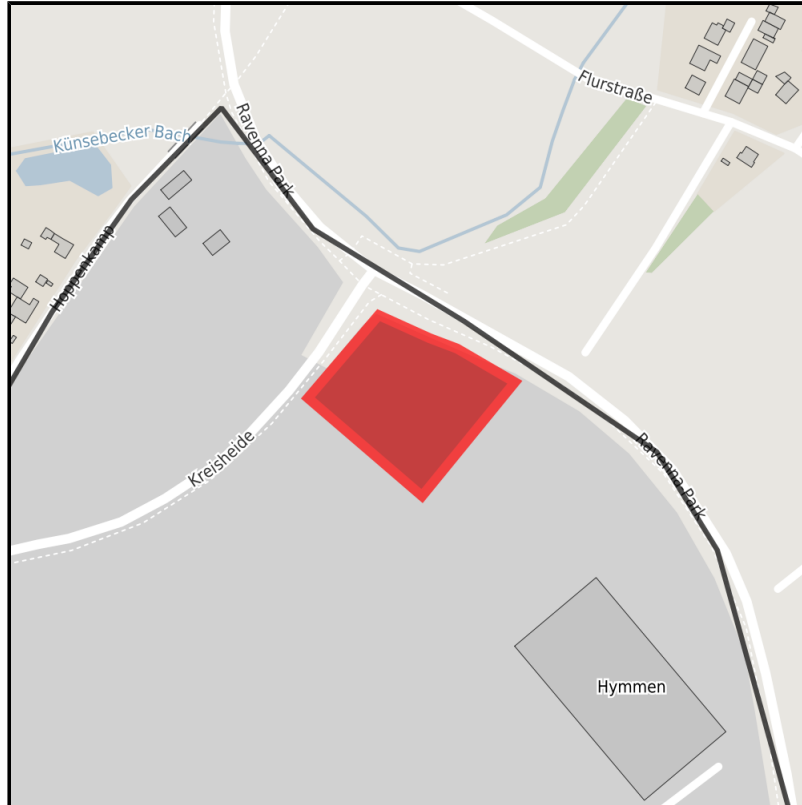

EXPOSÉ

Ravenna Park

Ort: Halle (Westf.)

Regional overview

Municipal overview

Detail view

Parcel

Area size	9,034 m ²
Availability	Immediately available area
Divisible	No
24h operation	No

Details on commercial zone

Area type GI / GE

EXPOSÉ

Ravenna Park

Ort: Halle (Westf.)

Transport infrastructure

Freeway	A33	0 km
Freeway	A2	20 km
Freeway	A1	50 km
Airport	Flughafen Paderborn-Lippstadt	63 km
Airport	Flughafen Münster/Osnabrück (FMO)	73 km