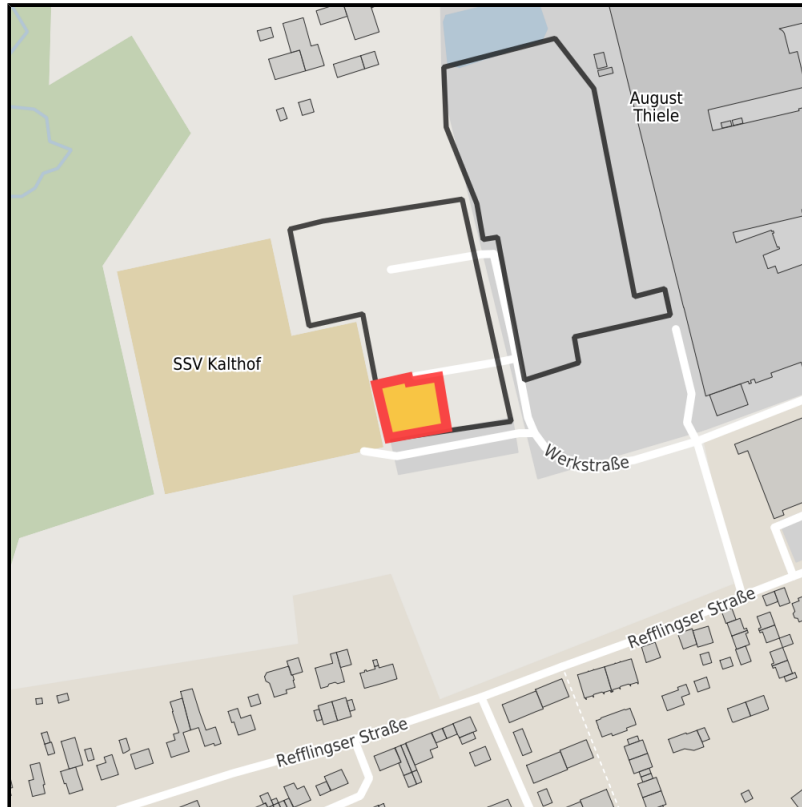

EXPOSÉ

Kalthof westl. der Thiele Kettenwerke

Ort: Iserlohn

www.germansite.de

Regional overview

Municipal overview

Detail view

Parcel

Area size	1,004 m ²
Price	43.00 €/m ²
Availability	Available area within medium term (2-5 years)
Area designation	Commercial zone
Divisible	No
24h operation	No

Details on commercial zone

Industrial tax multiplier	480.00 %
Area type	GE

Links

<https://gws.blis-online.eu>

EXPOSÉ

Kalthof westl. der Thiele Kettenwerke

Ort: Iserlohn

Transport infrastructure

Freeway	Autobahn	8 km
Airport	Flughafen	30 km
Port	Hafen	30 km

Contact person