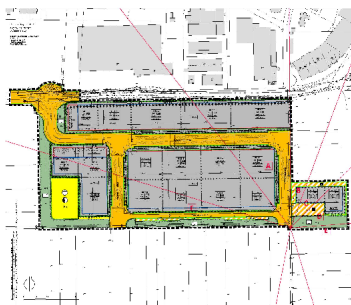

### Parcel

|                  |                            |
|------------------|----------------------------|
| Area size        | 115,000 m <sup>2</sup>     |
| Availability     | Immediately available area |
| Area designation | Commercial zone            |
| Divisible        | Yes                        |
| 24h operation    | No                         |