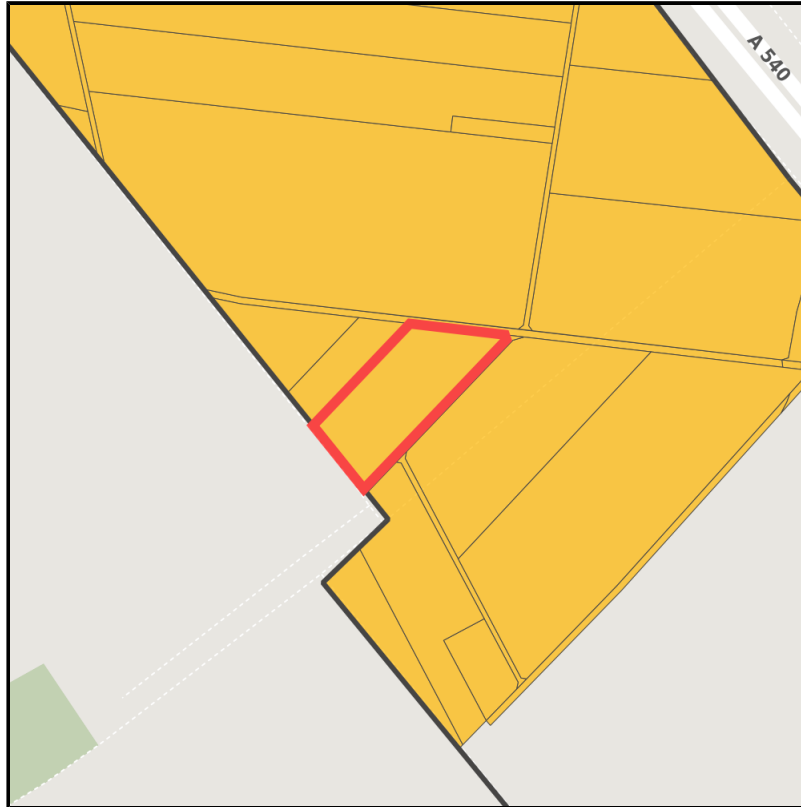

EXPOSÉ

Industriepark Elsbachtal

Ort: Jüchen

Regional overview

Municipal overview

Detail view

Parcel

Area size	6,747 m ²
Availability	Available area within medium term (2-5 years)
Divisible	No
24h operation	No

EXPOSÉ

Industriepark Elsbachtal

Ort: Jüchen

Details on commercial zone

Area type

GE

Links

<https://rkn.blis-online.eu>