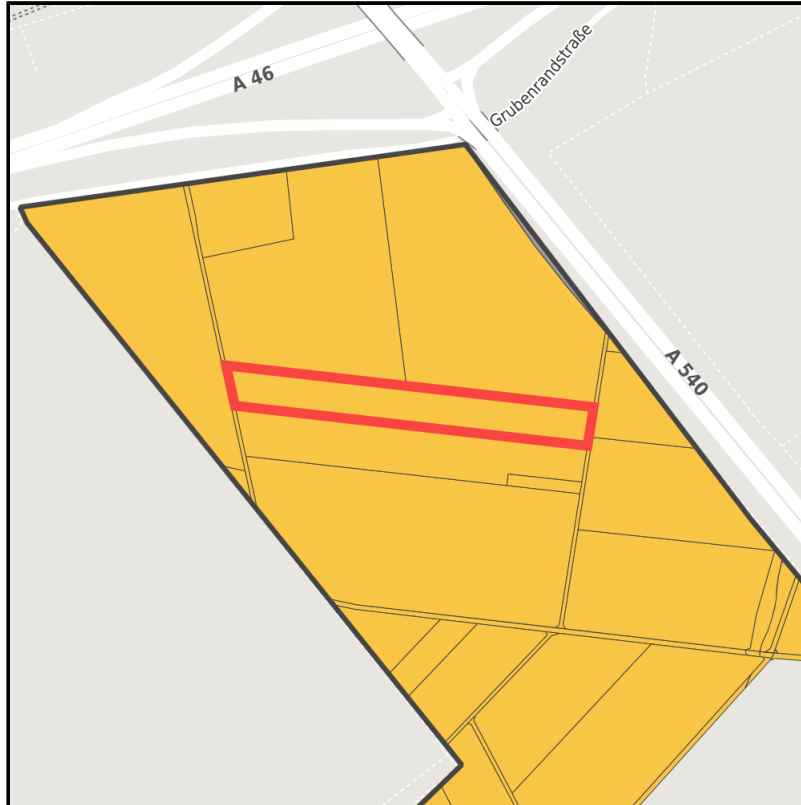

Detail view

Parcel

Area size	12,917 m²
Availability	Available area within medium term (2-5 years)
Divisible	No
24h operation	No