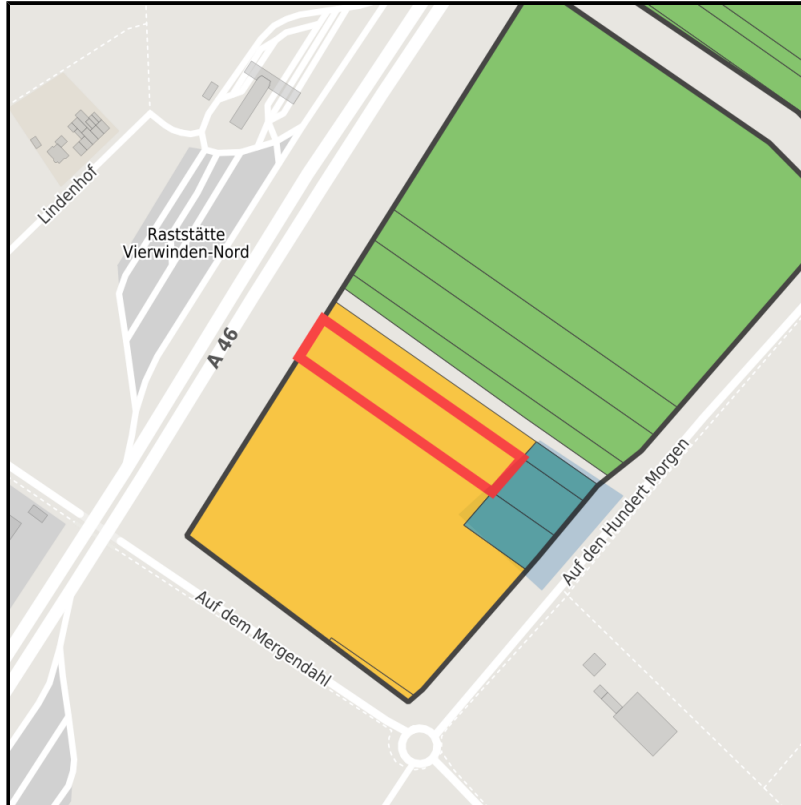

EXPOSÉ

Auf den Hundert Morgen

Ort: Grevenbroich

Regional overview

Municipal overview

Detail view

Parcel

Area size	5,528 m ²
Availability	Available area within medium term (2-5 years)
Divisible	No
24h operation	No

EXPOSÉ

Auf den Hundert Morgen

Ort: Grevenbroich

Details on commercial zone

Business park Auf den Hundert Morgen Attractive residential and working location, conveniently situated near the A 46 freeway: Accompanied by an avenue of trees, a 'good address' for services and trade, perhaps also for your company, is being created in an appealing environment! With building land available at short notice up to area resources that can be planned for the long term, these commercial sites with flexible plot sizes are the future location for the settlement of a wide variety of industries.