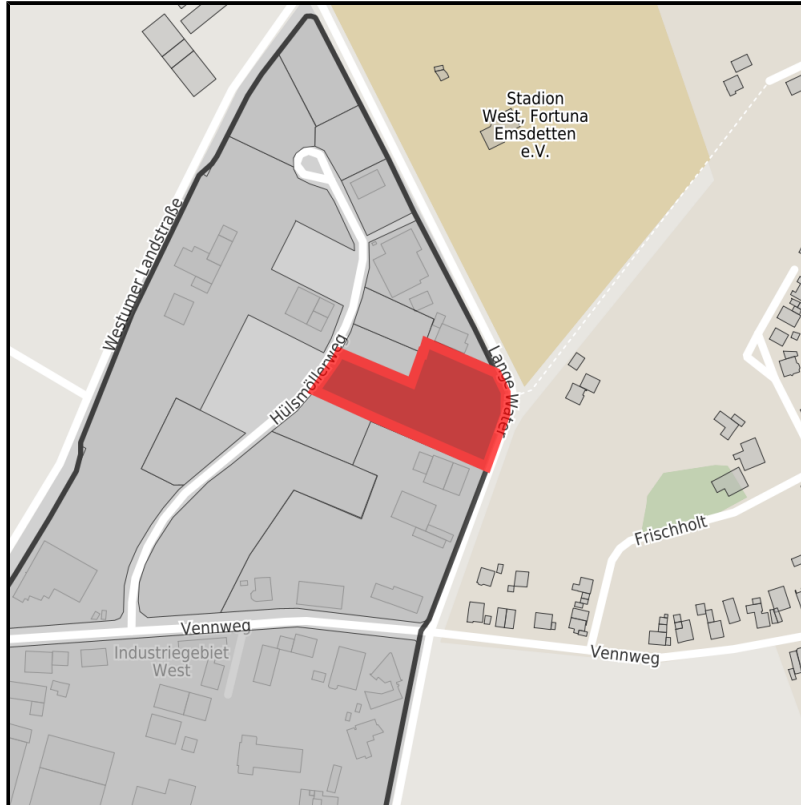

EXPOSÉ

Gewerbegebiet West - nördlicher Teil

Ort: Emsdetten

www.germansite.de

Regional overview

Municipal overview

Detail view

Parcel

Area size	5,557 m ²
Availability	Immediately available area
Divisible	No
24h operation	No

EXPOSÉ

Gewerbegebiet West - nördlicher Teil

Ort: Emsdetten

Details on commercial zone

Business park West - northern part

Commercial zone located on the Lange Water / Westumer Landstraße. Distance to University of Applied Sciences Steinfurt: 15 km Distance to the University of Münster: 30 km

Price 39.50 € / m²

Area
type GI / GE