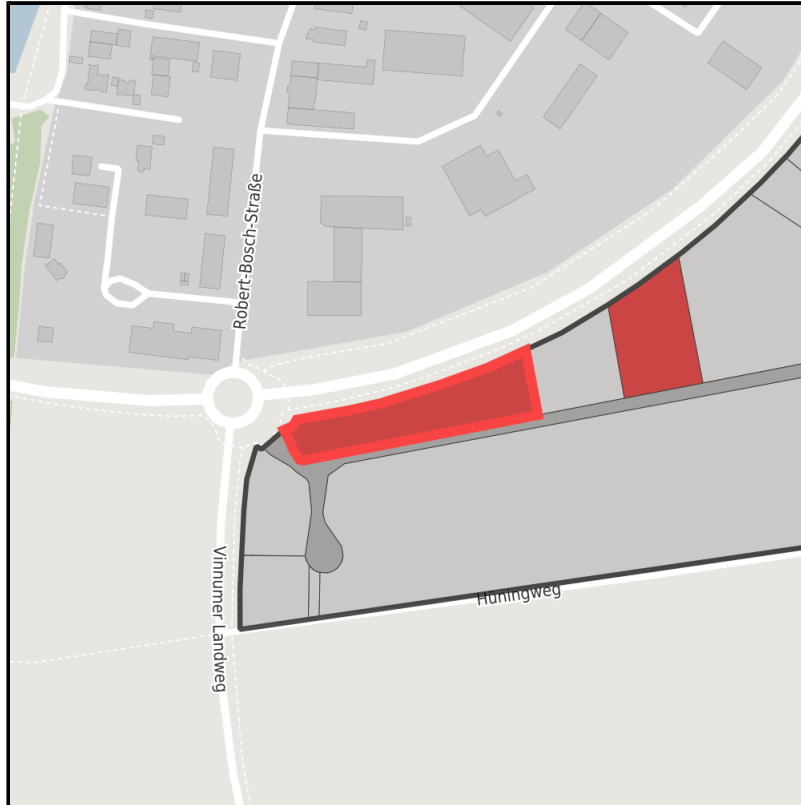

Gewerbegebiet Olfen-Ost II

Ort: Olfen

www.germansite.de

Regional overview

Municipal overview

Detail view

Parcel

| | |
|---------------|----------------------------|
| Area size | 6,520 m ² |
| Price | 39.00 €/m ² |
| Availability | Immediately available area |
| Divisible | Yes |
| 24h operation | No |

Details on commercial zone

| | |
|---------------------------|----------|
| Industrial tax multiplier | 410.00 % |
| Area type | GE / GI |

Links

<https://muensterland.blis-online.eu>

EXPOSÉ

Gewerbegebiet Olfen-Ost II