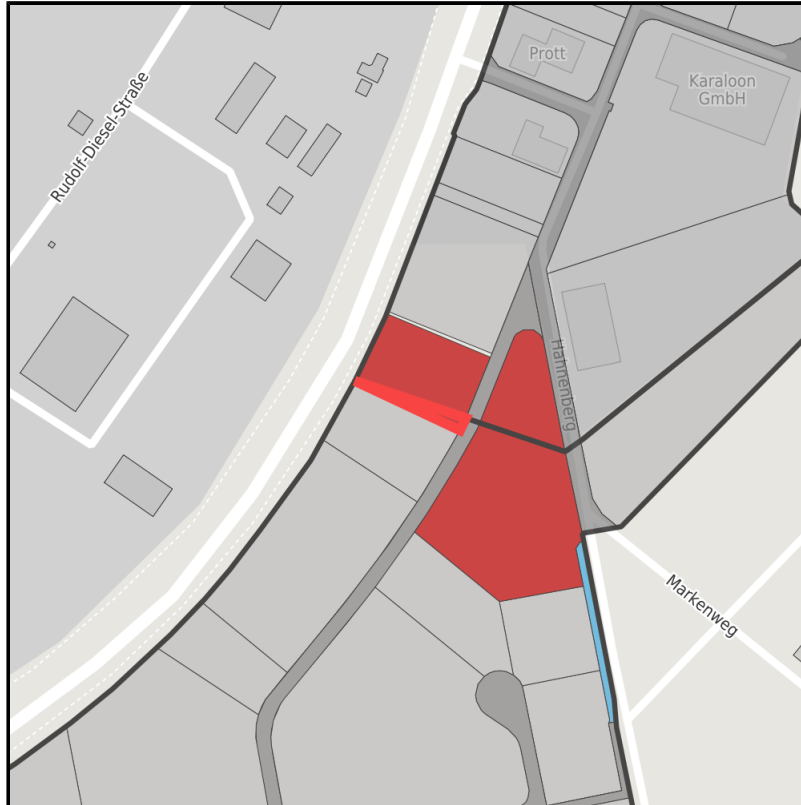

### Gewerbegebiet Olfen-Ost II

Ort: Olfen

Regional overview

Municipal overview

Detail view

### Parcel

Area size	280 m <sup>2</sup>
Availability	Immediately available area
Divisible	No
24h operation	No