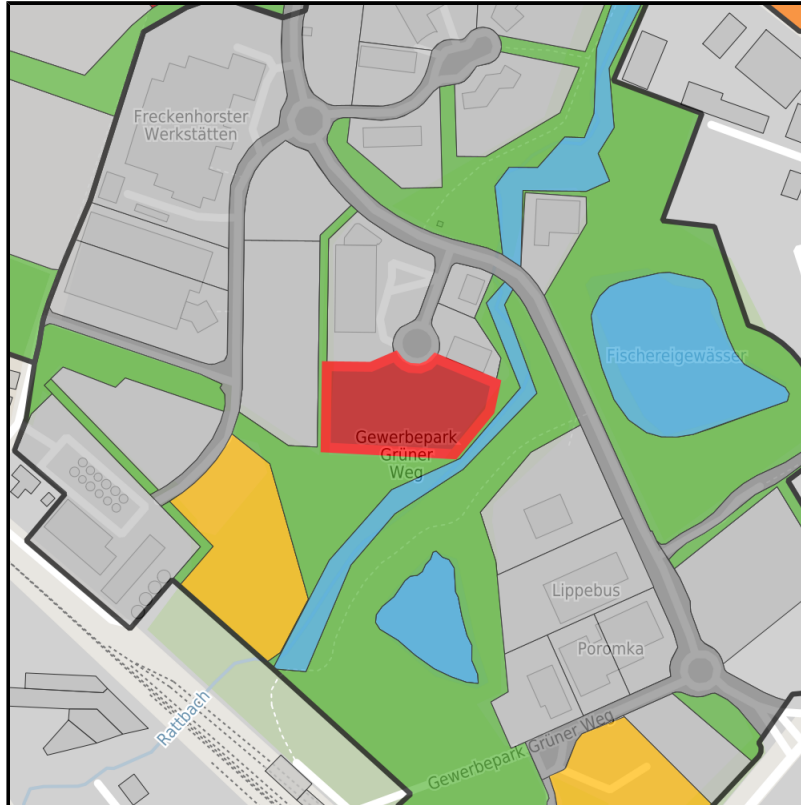

## Gewerbepark Grüner Weg

Ort: Beckum

Regional overview

Municipal overview

Detail view

### Parcel

Area size	5,471 m <sup>2</sup>
Availability	Immediately available area
Area designation	Industrial area
Divisible	No
24h operation	No