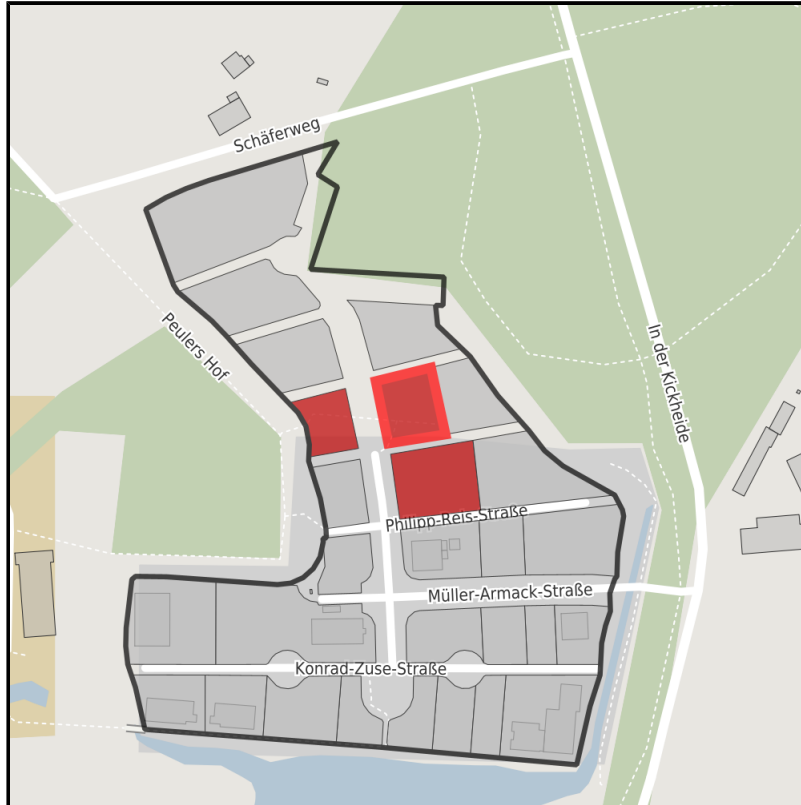

EXPOSÉ

Technologiepark Bocholt

Ort: Bocholt

Regional overview

Municipal overview

Detail view

Parcel

Area size	1,220 m ²
Availability	Immediately available area
Area designation	Special area
Divisible	No
24h operation	No

Details on commercial zone

Technology park Bocholt

EXPOSÉ

Technologiepark Bocholt

Ort: Bocholt

Broadband connection: The business park is prepared for fiber optic connection. This can be established at short notice. Available bandwidth: 100 Mbit/s to the Internet: Fiber optic connections from locations in the Bocholt business park area up to multiple Gbit/s. Next university location: Available on site - Westfälische Hochschule, Bocholt Department - Study programs: Economics, Business Informatics, Business Engineering, Mechatronics, Information and Communication Technology, International Management, Service Management, Distributed Systems and Bionics. Street address: Müller-Armack-Straße, 46397 Bocholt General: The Technology Park is located in the immediate vicinity of the University of Applied Sciences. It was developed especially for service- and technology-oriented companies aiming at cooperation with the Bocholt University of Applied Sciences department. Future-oriented technology and innovation will also be reflected in the design of the technology park and the architecture of the individual buildings. For this reason, building blocks have been defined as basic guidelines or design principles which are to be taken into account in the planning. Concrete construction projects will therefore be developed in coordination with the urban planning department of the city of Bocholt.

Luftbildansicht Technologiepark

EXPOSÉ

Technologiepark Bocholt

Ort: Bocholt

Luftbildansicht Technologiepark

Transport infrastructure

Freeway	A3 'Hollandlinie'	6 km
Airport	Düsseldorf	80 km
Airport	Münster/Osnabrück	90 km
Port	Duisburg/Emmerich	30 km