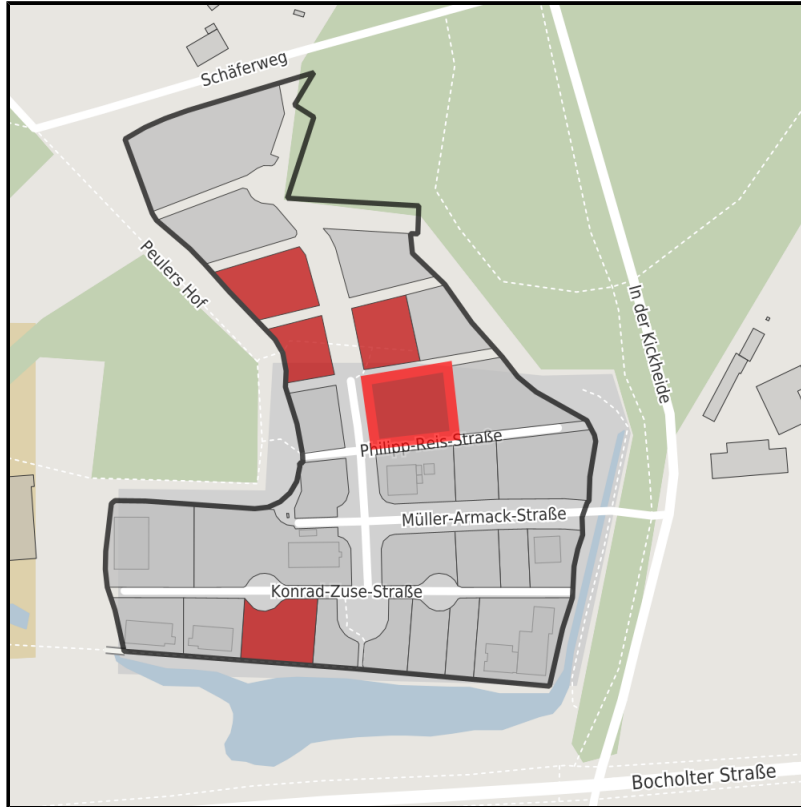

## Technologiepark Bocholt

Ort: Bocholt

Regional overview

Municipal overview

Detail view

### Parcel

Area size	1,800 m <sup>2</sup>
Availability	Immediately available area
Area designation	Special area
Divisible	No
24h operation	No