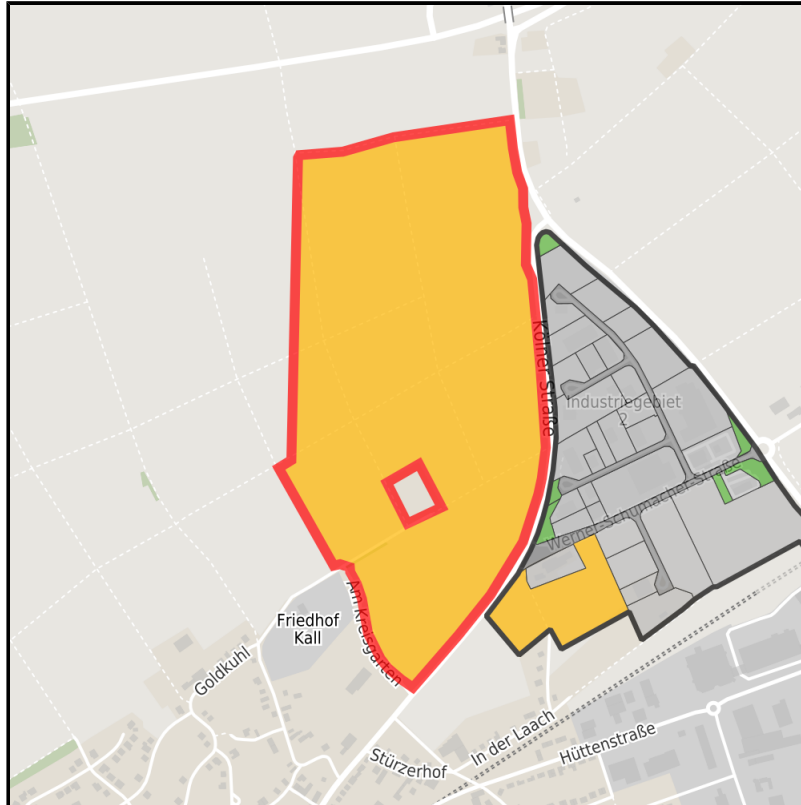

Gewerbegebiet Kall / Schleiden

Ort: Kall

www.germansite.de

Regional overview

Municipal overview

Detail view

Parcel

Area size	359,500 m ²
Availability	Available area within medium term (2-5 years)
Divisible	Yes
24h operation	No

Gewerbegebiet Kall / Schleiden**Ort: Kall**

www.germansite.de

Details on commercial zone

Kall - Your location in the Eifel National Park

The Kall/Schleiden industrial estate is located in the north-east of the village of Kall and adjoins the Kall II industrial estate to the west. Via the L206 running along the area, the motorway 1 can be reached in a few minutes and, together with the nearby Kall railway station, guarantees an optimal connection to the centres located north and south of Kall. The commercial areas throughout the site, which are located in close proximity to each other, are characterised by a balanced mix of industries. Thus, in addition to small and medium-sized craft businesses, branches of various retail companies and numerous manufacturing companies have been successfully operating in Kall for a long time.

Industrial tax multiplier	515.00 %
Area type	GE

Links<https://www.gistra.de>**Transport infrastructure**

Freeway	A1	13 km
Airport	Köln-Bonn	67 km
Port	Köln-Godorf	51 km
Rail freight	Köln-Eifeltor	60 km

Information about Kall