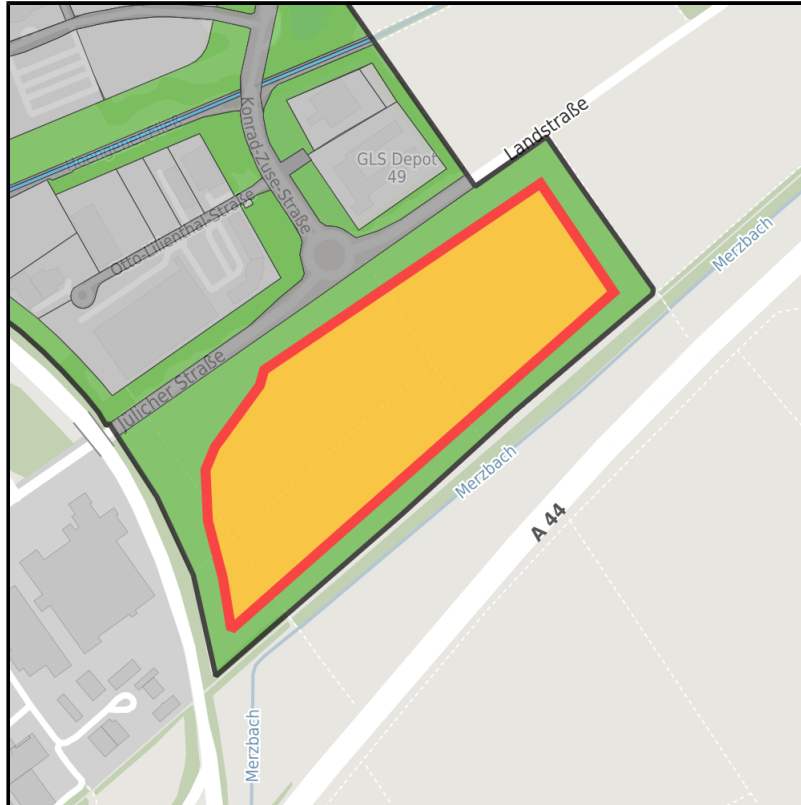

EXPOSÉ

Business Park Alsdorf-Hoengen

Ort: Alsdorf

www.germansite.de

Regional overview

Municipal overview

Detail view

Parcel

Area size	100,666 m ²
Availability	Available area within medium term (2-5 years)
Divisible	No
24h operation	No

Details on commercial zone

Business Park Alsdorf-Hoengen

EXPOSÉ

Business Park Alsdorf-Hoengen