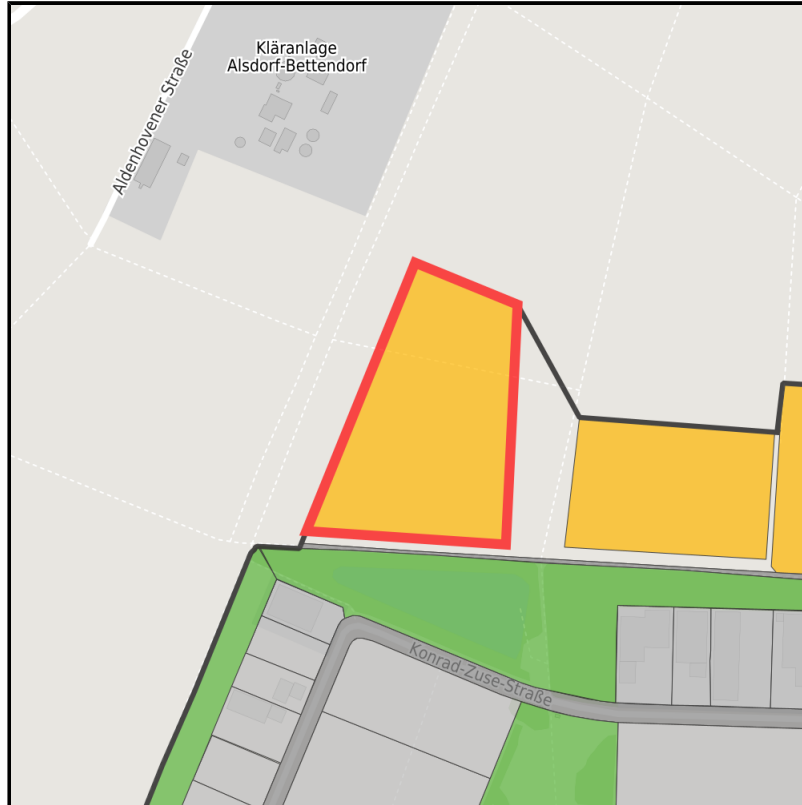

EXPOSÉ

Business Park Alsdorf-Hoengen

Ort: Alsdorf

Regional overview

Municipal overview

Detail view

Parcel

Area size	26,786 m ²
Availability	Available area within medium term (2-5 years)
Area designation	Industrial area
Divisible	No
24h operation	No

Details on commercial zone

Business Park Alsdorf-Hoengen

EXPOSÉ

Business Park Alsdorf-Hoengen

Ort: Alsdorf

www.germansite.de

The Business Park Alsdorf-Hoengen with its 111 hectares on the outskirts of the town is a key element of the sustainable improvement of the economic infrastructure of the town of Alsdorf. The business park is encircled by greenery with a width of between 20 and 90 metres, so that "working in a park" can be taken literally! One focus of investment is the automotive industry, which is represented by 5 companies, including the global players ATESTEO and FEV Europe GmbH.