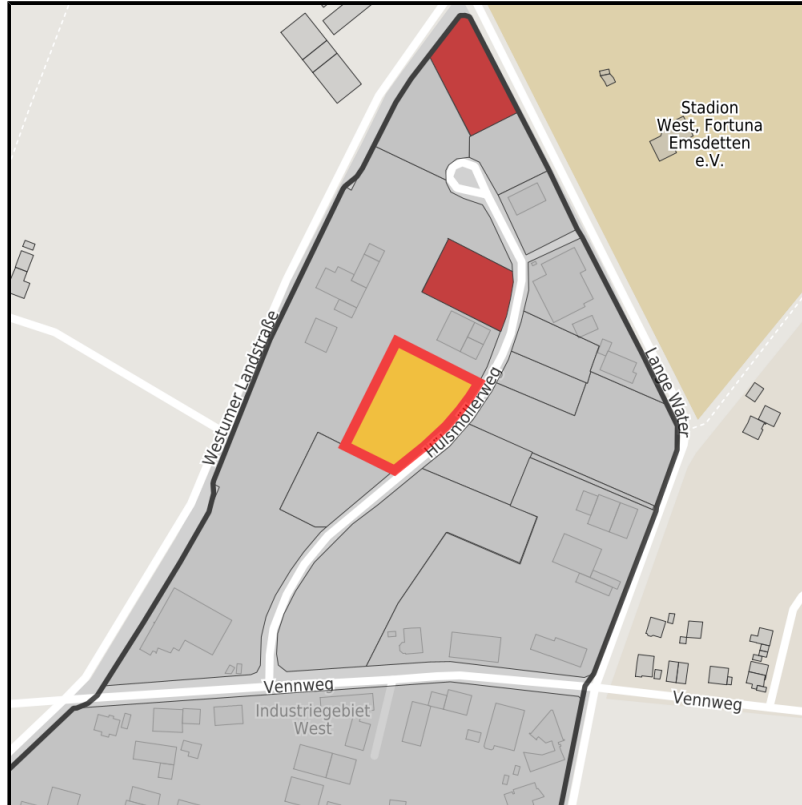

EXPOSÉ

Gewerbegebiet West - nördlicher Teil

Ort: Emsdetten

www.germansite.de

Regional overview

Municipal overview

Detail view

Parcel

Area size	3,440 m ²
Price	39.50 €/m ²
Availability	Available area within medium term (2-5 years)
Area designation	Commercial zone
Divisible	No
24h operation	No

EXPOSÉ

Gewerbegebiet West - nördlicher Teil

Ort: Emsdetten

Details on commercial zone

Business park West - northern part

Commercial zone located on the Lange Water / Westumer Landstraße. Distance to University of Applied Sciences Steinfurt: 15 km Distance to the University of Münster: 30 km