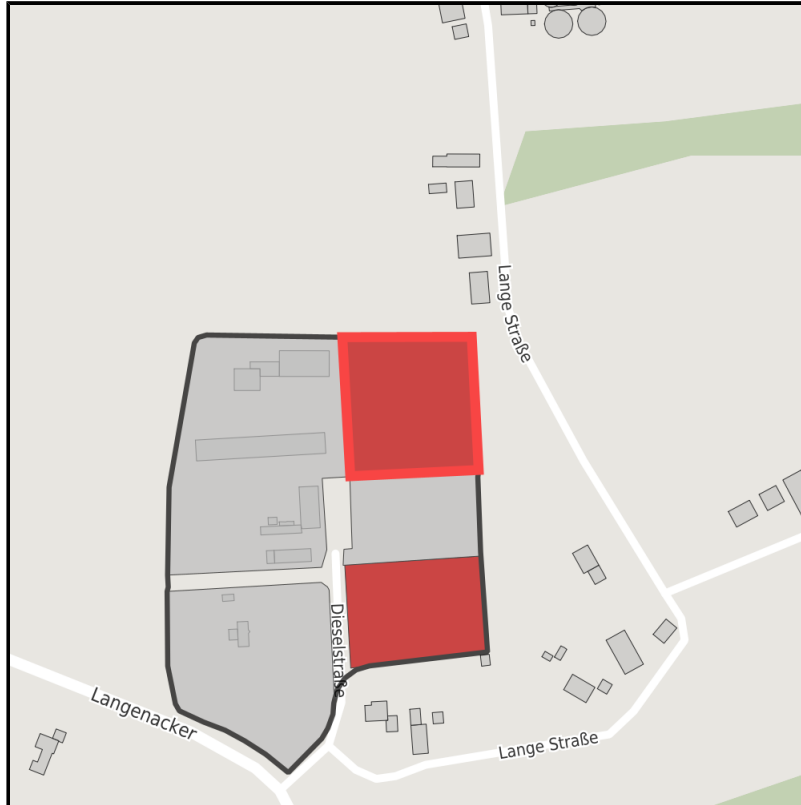

EXPOSÉ

Halverde Nord

Ort: Hopsten

Regional overview

Municipal overview

Detail view

Parcel

Area size	6,718 m ²
Availability	Immediately available area
Area designation	Commercial zone
Divisible	No
24h operation	No

Details on commercial zone

Area type	GE / GI
-----------	---------

Links

<https://muensterland.blis-online.eu>

EXPOSÉ

Halverde Nord

Ort: Hopsten

Transport infrastructure