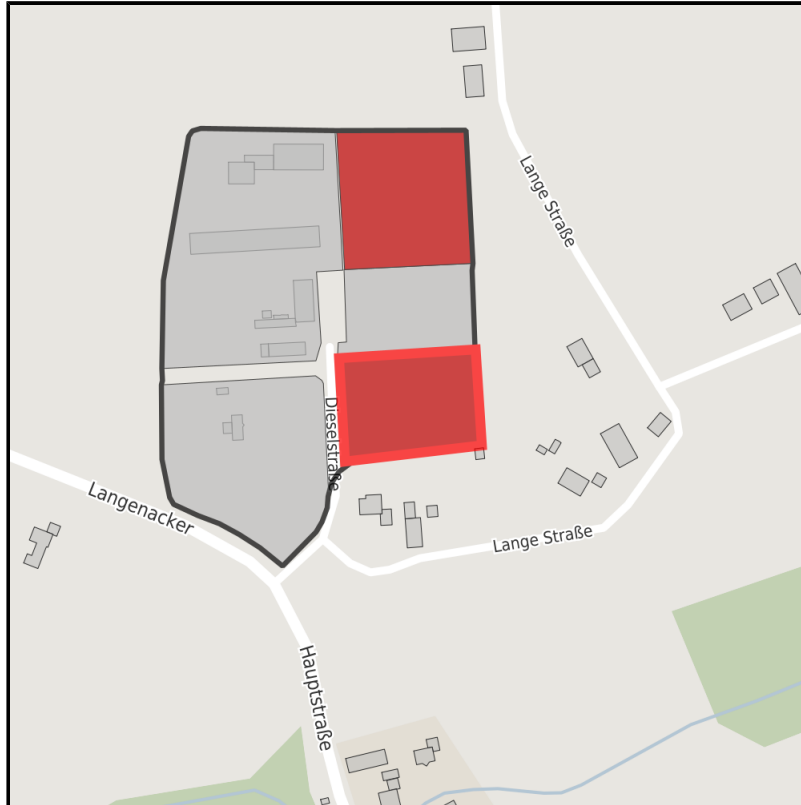

EXPOSÉ

Halverde Nord

Ort: Hopsten

Regional overview

Municipal overview

Detail view

Parcel

Area size	5,238 m ²
Availability	Immediately available area
Area designation	Commercial zone
Divisible	No
24h operation	No

Details on commercial zone

Area type	GI / GE
-----------	---------

Links

<https://muensterland.blis-online.eu>

EXPOSÉ

Halverde Nord

Ort: Hopsten

Transport infrastructure