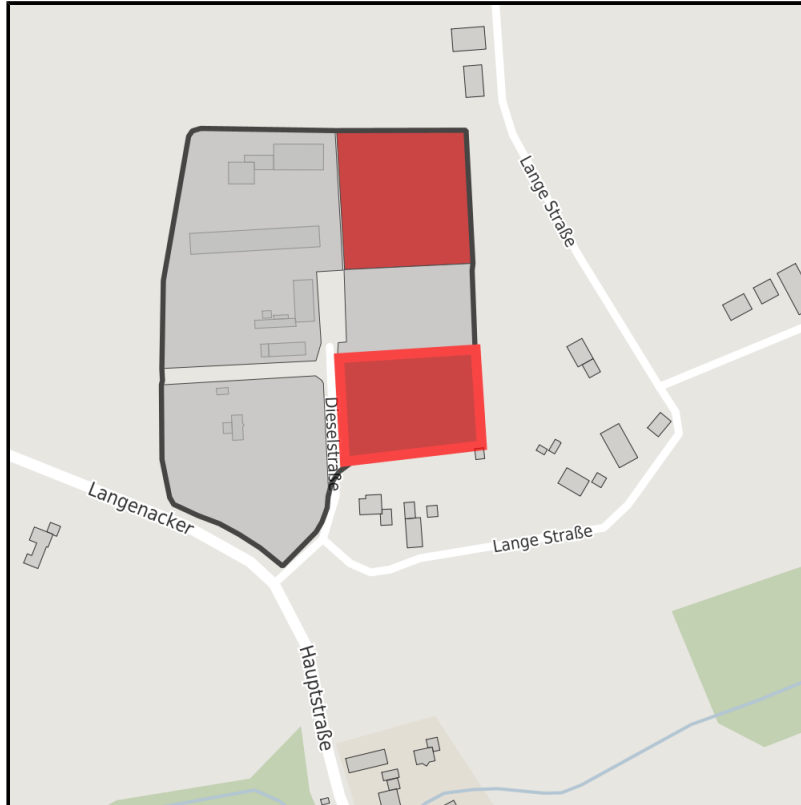

EXPOSÉ

Halverde Nord

Ort: Hopsten

Regional overview

Municipal overview

Detail view

Parcel

Area size	5,238 m ²
Availability	Immediately available area
Area designation	Commercial zone
Divisible	No
24h operation	No

Details on commercial zone

Area type GE / GI

Links

<https://muensterland.blis-online.eu>

EXPOSÉ

Halverde Nord

Ort: Hopsten

Transport infrastructure