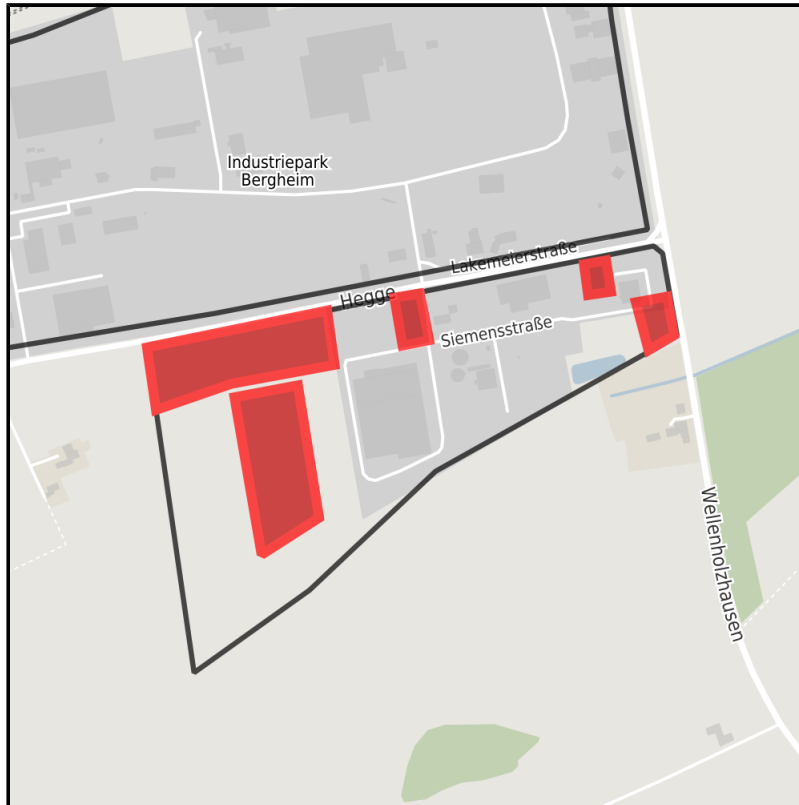

### Industriepark Bergheim

Ort: Steinheim

Regional overview

Municipal overview

Detail view

### Parcel

Area size	46,500 m <sup>2</sup>
Availability	Immediately available area
Divisible	No
24h operation	No